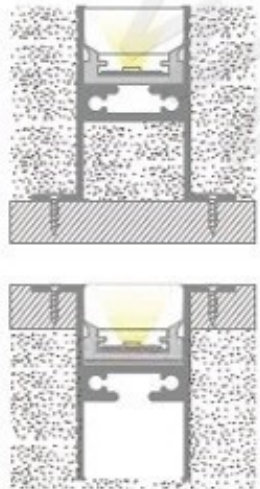

www

SR

www.cres.in

Part No.	Description	Picture	Part No.	Description	Picture
1.05.005.0206 (1m)	Aluminum profile		1.02.04.05.0014 (with hole)	End cap PC white	
1.05.005.0207 (2m)			1.02.04.05.0015 (w/o hole)		
1.05.005.0208 (3m)			1.01.04.05.0001 End cap		
1.16.005.0040 (1m)	PMMA one time extrusion profile		1.01.05.0083 (ST3*10)	Self-tapping screws	
1.16.005.0041 (2m)			1.05.005.0040 1m	Aluminum plate	
1.16.005.0042 (3m)			1.05.005.0041 2m		
			1.05.005.0042 3m		

### IP67 LED Profile

Dimensions: W36.4\*H35\*L1000mm

(Customized length is available on request.)

Input voltage:24V DC

Power: 10W/meter

120pcs LED per meter

Color Temperature: 2400-6500K

CRI:≥80

(CRI more than 80 is available on request )

Beam Angle: 110°

Cable length: 200mm

(Option : Cable come from the bottom)

IP rating: IP67

Application: suit for indoor or outdoor light decoration