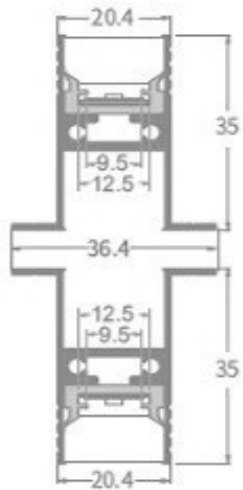

www

SR

www.cres.in

Part No.	Description	Picture	Part No.	Description	Picture
1.05.005.0206 (1m)	Aluminum profile		1.02.04.05.0014 (with hole)	End cap PC white	
1.05.005.0207 (2m)			1.02.04.05.0015 (w/o hole)		
1.05.005.0208 (3m)			1.01.04.05.0001 End cap		
1.16.005.0040 (1m)	PMMA one time extrusion profile		1.01.05.0083 (ST3*10)	Self-tapping screws	
1.16.005.0041 (2m)			1.05.005.0040 1m	Aluminum plate	
1.16.005.0042 (3m)			1.05.005.0041 2m		
			1.05.005.0042 3m		

### IP67 LED Profile

Dimensions: W36.4\*H35\*L1000mm

(Customized length is available on request.)

Input voltage:24V DC

Power: 10W/meter

120pcs LED per meter

Color Temperature: 2400-6500K

CRI:≥80

(CRI more than 80 is available on request )

Beam Angle: 110°

Cable length: 200mm

(Option : Cable come from the bottom)

IP rating: IP67

Application: suit for indoor or outdoor light decoration