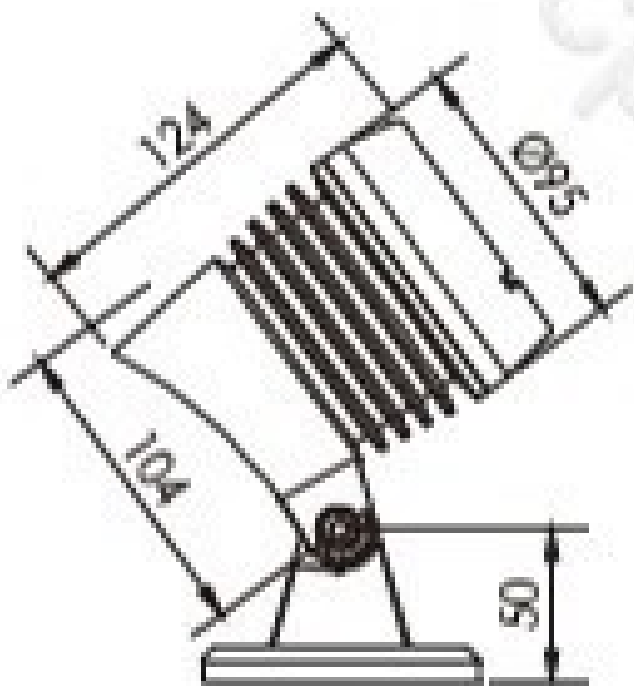

Flood Light Series

1125F

1125S

Specification

Product Code	1125FC-7	1125FB-6	1125FA-6	1125F-C12
LED Brand	CREE	CREE	CREE	CREE COB
LED Quantity	7pcs	6pcs	6pcs	1pc
Rated Power	16W	11W	7W	12W
Input Voltage	AC100-240V	AC100-240V	AC100-240V	AC100-240V
Frequency Range	50/60Hz	50/60Hz	50/60Hz	50/60Hz
Color	Single	Single	Single	Single
Beam Angle	5° 8° 12.5° 20° 30° 45° 60° 15X30° 10X60°			15°
Control Mode	CC	CC	CC	CC
Life	50000H	50000H	50000H	50000H
Protection Grade	IP66	IP66	IP66	IP66
Ambient Temperature	- 25°C ~ 50°C	- 25°C ~ 50°C	- 25°C ~ 50°C	- 25°C ~ 50°C
Ambient Humidity	10% ~ 90%	10% ~ 90%	10% ~ 90%	10% ~ 90%

Specification

Product Code	1125SC-7	1125SB-6	1125SA-6	1125S-C12
LED品牌LED Brand	CREE	CREE	CREE	CREE COB
LED数量LED Quantity	7pcs	6pcs	6pcs	1pc
额定功率Rated Power	16W	11W	7W	12W
输入电压Input Voltage	AC100-240V	AC100-240V	AC100-240V	AC100-240V
频率Frequency Range	50/60Hz	50/60Hz	50/60Hz	50/60Hz
颜色Color	Single	Single	Single	Single
发光角度Beam Angle	5° 8° 12.5° 20° 30° 45° 60° 15X30° 10X60°			15°
控制方式Control Model	CC	CC	CC	CC
使用寿命Life	50000H	50000H	50000H	50000H
防护等级Protection Grade	IP66	IP66	IP66	IP66
环境温度Ambient Temperature	- 25℃ ~ 50℃	- 25℃ ~ 50℃	- 25℃ ~ 50℃	- 25℃ ~ 50℃
环境湿度Ambient Humidity	10% ~ 90%	10% ~ 90%	10% ~ 90%	10% ~ 90%

Specification

Product Code	1125SC-7	1125SB-6	1125SA-6	1125S-C12
LED Brand	CREE	CREE	CREE	CREE COB
Quantity	7pcs	6pcs	6pcs	1pc
Rated Power	16W	11W	7W	12W
Input Voltage	AC100-240V	AC100-240V	AC100-240V	AC100-240V
Frequency Range	50/60Hz	50/60Hz	50/60Hz	50/60Hz
Color	Single	Single	Single	Single
Beam Angle	5° 8° 12.5° 20° 30° 45° 60° 15X30° 10X60°			15°
Control Model	CC	CC	CC	CC
Life	50000H	50000H	50000H	50000H
Protection Grade	IP66	IP66	IP66	IP66
Ambient Temperature	- 25℃ ~ 50℃	- 25℃ ~ 50℃	- 25℃ ~ 50℃	- 25℃ ~ 50℃
Ambient Humidity	10% ~ 90%	10% ~ 90%	10% ~ 90%	10% ~ 90%