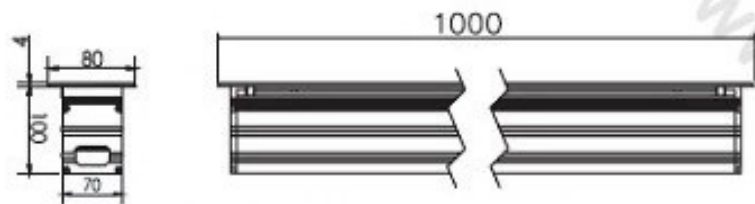

Specification

Product Code	2306A-36	2306A-24	2306A-18	2306A-9(0.5m)	2306A-6(0.3m)	2306-48
LED Brand	CREE	CREE	CREE	CREE	CREE	EPISTAR
LED Quantity	36pcs	24pcs	18pcs	9pcs	6pcs	48pcs
Rated Power	42W	28W	21W	11W	7W	11W
Input Voltage	DC24V/AC100-240V	DC36V/AC100-240V	DC24V/AC100-240V	DC24V/AC100-240V	DC24V/AC100-240V	DC24V/AC100-240V
Frequency Range	50/60Hz	50/60Hz	50/60Hz	50/60Hz	50/60Hz	50/60Hz
Color	RGB/Single	RGB/Single	RGB/Single	RGB/Single	RGB/Single	RGB/Single
Beam Angle	5° 8° 12.5° 20° 30° 45° 60° 15X30° 10X60°					>120°
Control Mode	DMX512/CC	DMX512/CC	DMX512/CC	DMX512/CC	DMX512/CC	DMX512/CC
Life	30000H	30000H	30000H	30000H	50000H	50000H
Protection Grade	IP67	IP67	IP67	IP67	IP67	IP67
Ambient Temperature	- 25°C ~ 50°C	- 25°C ~ 50°C	- 25°C ~ 50°C	- 25°C ~ 50°C	- 25°C ~ 50°C	- 25°C ~ 50°C
Ambient Humidity	10% ~ 90%	10% ~ 90%	10% ~ 90%	10% ~ 90%	10% ~ 90%	10% ~ 90%
Product Code	2306H-24					
LED Brand	CREE RGBW 4 in1					
LED Quantity	24pcs					
Rated Power	48W					
Input Voltage	DC24V					
Frequency Range	/					
Color	RGBW					
Beam Angle	20° 40° 60° 15X60°					
Control Mode	DMX512					
Life	30000H					
Protection Grade	IP67					
Ambient Temperature	- 25°C ~ 50°C					
Ambient Humidity	10% ~ 90%					

Inground Light Series

2306

Stainless Steel Panel

Cut Size: L992*W70*H100mm

Cut Size: L492*W70*H100mm

Cut Size: L292*W70*H100mm