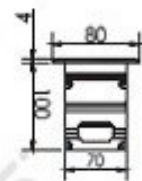

Specification

Product Code	2306A-36	2306A-24	2306A-18	2306A-9(0.5m)	2306A-6(0.3m)	2306-48
LED Brand	CREE	CREE	CREE	CREE	CREE	EPISTAR
LED Quantity	36pcs	24pcs	18pcs	9pcs	6pcs	48pcs
Rated Power	42W	28W	21W	11W	7W	11W
Input Voltage	DC24V/AC100-240V	DC36V/AC100-240V	DC24V/AC100-240V	DC24V/AC100-240V	DC24V/AC100-240V	DC24V/AC100-240V
Frequency Range	50/60Hz	50/60Hz	50/60Hz	50/60Hz	50/60Hz	50/60Hz
Color	RGB/Single	RGB/Single	RGB/Single	RGB/Single	RGB/Single	RGB/Single
Beam Angle	5° 8° 12.5° 20° 30° 45° 60° 15X30° 10X60°					>120°
Control Mode	DMX512/CC	DMX512/CC	DMX512/CC	DMX512/CC	DMX512/CC	DMX512/CC
Life	30000H	30000H	30000H	30000H	50000H	50000H
Protection Grade	IP67	IP67	IP67	IP67	IP67	IP67
Ambient Temperature	- 25°C ~ 50°C	- 25°C ~ 50°C	- 25°C ~ 50°C	- 25°C ~ 50°C	- 25°C ~ 50°C	- 25°C ~ 50°C
Ambient Humidity	10% ~ 90%	10% ~ 90%	10% ~ 90%	10% ~ 90%	10% ~ 90%	10% ~ 90%
Product Code	2306H-24					
LED Brand	CREE RGBW 4 in1					
LED Quantity	24pcs					
Rated Power	48W					
Input Voltage	DC24V					
Frequency Range	/					
Color	RGBW					
Beam Angle	20° 40° 60° 15X60°					
Control Mode	DMX512					
Life	30000H					
Protection Grade	IP67					
Ambient Temperature	- 25°C ~ 50°C					
Ambient Humidity	10% ~ 90%					

Inground Light Series

2306

Stainless Steel Panel

Cut Size: L992*W70*H100mm

Cut Size: L492*W70*H100mm

Cut Size: L292*W70*H100mm