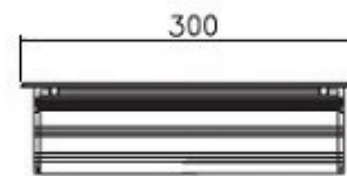

Specification

Product Code	2306A-36	2306A-24	2306A-18	2306A-9(0.5m)	2306A-6(0.3m)	2306-48
LED Brand	CREE	CREE	CREE	CREE	CREE	EPISTAR
LED Quantity	36pcs	24pcs	18pcs	9pcs	6pcs	48pcs
Rated Power	42W	28W	21W	11W	7W	11W
Input Voltage	DC24V/AC100-240V	DC36V/AC100-240V	DC24V/AC100-240V	DC24V/AC100-240V	DC24V/AC100-240V	DC24V/AC100-240V
Frequency Range	50/60Hz	50/60Hz	50/60Hz	50/60Hz	50/60Hz	50/60Hz
Color	RGB/Single	RGB/Single	RGB/Single	RGB/Single	RGB/Single	RGB/Single
Beam Angle	5° 8° 12.5° 20° 30° 45° 60° 15X30° 10X60°					>120°
Control Mode	DMX512/CC	DMX512/CC	DMX512/CC	DMX512/CC	DMX512/CC	DMX512/CC
Life	30000H	30000H	30000H	30000H	50000H	50000H
Protection Grade	IP67	IP67	IP67	IP67	IP67	IP67
Ambient Temperature	- 25°C ~ 50°C	- 25°C ~ 50°C	- 25°C ~ 50°C	- 25°C ~ 50°C	- 25°C ~ 50°C	- 25°C ~ 50°C
Ambient Humidity	10% ~ 90%	10% ~ 90%	10% ~ 90%	10% ~ 90%	10% ~ 90%	10% ~ 90%
Product Code	2306H-24					
LED Brand	CREE RGBW 4 in1					
LED Quantity	24pcs					
Rated Power	48W					
Input Voltage	DC24V					
Frequency Range	/					
Color	RGBW					
Beam Angle	20° 40° 60° 15X60°					
Control Mode	DMX512					
Life	30000H					
Protection Grade	IP67					
Ambient Temperature	- 25°C ~ 50°C					
Ambient Humidity	10% ~ 90%					

Inground Light Series

2306

Stainless Steel Panel

Cut Size: L992*W70*H100mm

Cut Size: L492*W70*H100mm

Cut Size: L292*W70*H100mm