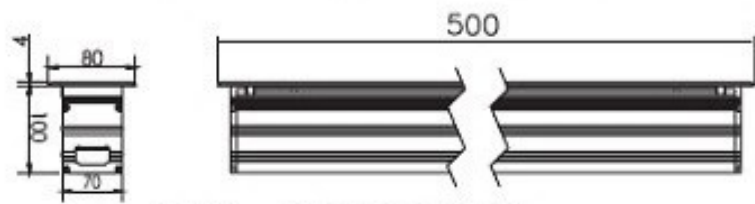

Specification

Product Code	2306A-36	2306A-24	2306A-18	2306A-9(0.5m)	2306A-6(0.3m)	2306-48
LED Brand	CREE	CREE	CREE	CREE	CREE	EPISTAR
LED Quantity	36pcs	24pcs	18pcs	9pcs	6pcs	48pcs
Rated Power	42W	28W	21W	11W	7W	11W
Input Voltage	DC24V/AC100-240V	DC36V/AC100-240V	DC24V/AC100-240V	DC24V/AC100-240V	DC24V/AC100-240V	DC24V/AC100-240V
Frequency Range	50/60Hz	50/60Hz	50/60Hz	50/60Hz	50/60Hz	50/60Hz
Color	RGB/Single	RGB/Single	RGB/Single	RGB/Single	RGB/Single	RGB/Single
Beam Angle	5° 8° 12.5° 20° 30° 45° 60° 15X30° 10X60°					>120°
Control Mode	DMX512/CC	DMX512/CC	DMX512/CC	DMX512/CC	DMX512/CC	DMX512/CC
Life	30000H	30000H	30000H	30000H	50000H	50000H
Protection Grade	IP67	IP67	IP67	IP67	IP67	IP67
Ambient Temperature	- 25°C ~ 50°C	- 25°C ~ 50°C	- 25°C ~ 50°C	- 25°C ~ 50°C	- 25°C ~ 50°C	- 25°C ~ 50°C
Ambient Humidity	10% ~ 90%	10% ~ 90%	10% ~ 90%	10% ~ 90%	10% ~ 90%	10% ~ 90%
Product Code	2306H-24					
LED Brand	CREE RGBW 4 in1					
LED Quantity	24pcs					
Rated Power	48W					
Input Voltage	DC24V					
Frequency Range	/					
Color	RGBW					
Beam Angle	20° 40° 60° 15X60°					
Control Mode	DMX512					
Life	30000H					
Protection Grade	IP67					
Ambient Temperature	- 25°C ~ 50°C					
Ambient Humidity	10% ~ 90%					

Inground Light Series

2306

Stainless Steel Panel

Cut Size: L992*W70*H100mm

Cut Size: L492*W70*H100mm

Cut Size: L292*W70*H100mm