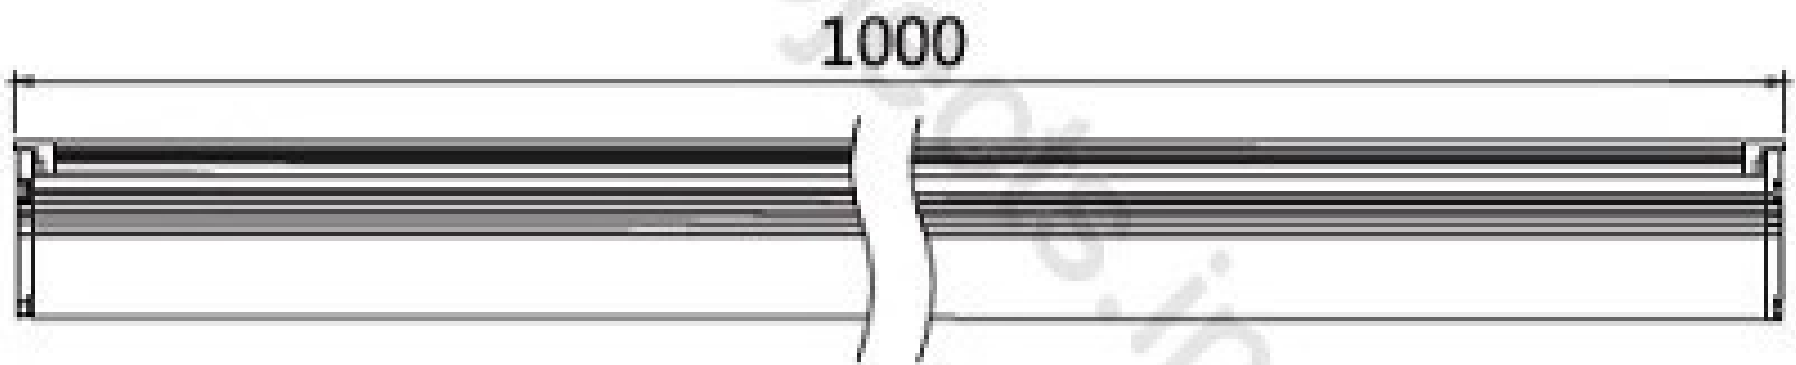

Inground Light Series

2308

www.arcproject.com

'Cut Size: L999*W50*H87mm