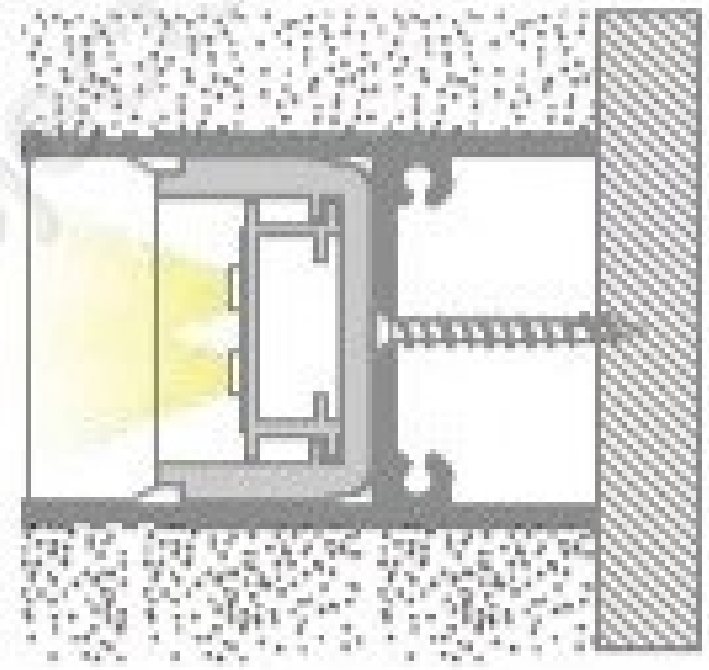

www.enrpro.com