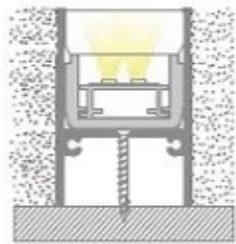

www.ups.com

Part No.	Description	Picture	Part No.	Description	Picture
1.05.005.0251 (1m)	Aluminum profile		1.05.005.0050 1m	Aluminum plate	
1.05.005.0252 (2m)			1.05.005.0051 2m		
1.05.005.0253 (3m)			1.05.005.0052 3m		
1.16.005.0045 (1m)	PMMA one time extrusion profile		1.11.01.0079	EPOXY ADHESIVE	
1.16.005.0046 (2m)					
1.16.005.0047 (3m)					
1.05.005.0190	Aluminum plate		1.02.04.05.0042 (with hole)	Frosted end cap	
			1.02.04.05.0043 (w/o hole)		

1.01.04.05.0017

End cap

1.01.05.0083
(ST3*10)

Self-tapping screws

IP67 LED Profile

Dimensions: W30.6*H45*L1000mm
(Customized length is available on request.)

Input voltage:24V DC

Maximum 20W/meter

240pcs LED per meter

Color Temperature: 2400-6500K

CRI: ≥80

(CRI more than 80 is available on request)

Beam Angle: 110°

Cable length: 200mm

(Option : Cable come from the bottom)

IP rating: IP67