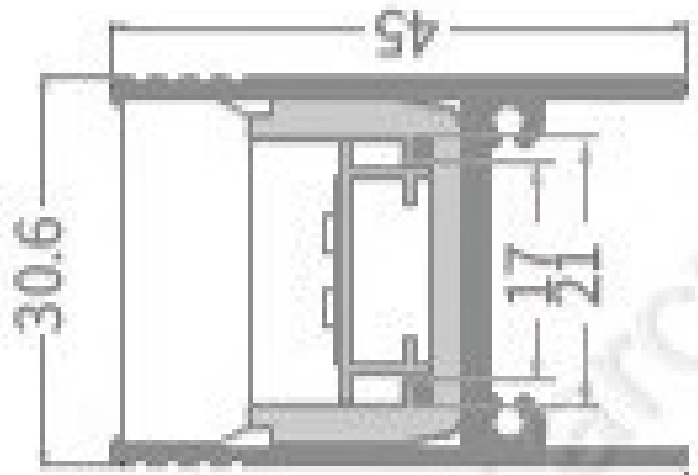

www.enrpro.com