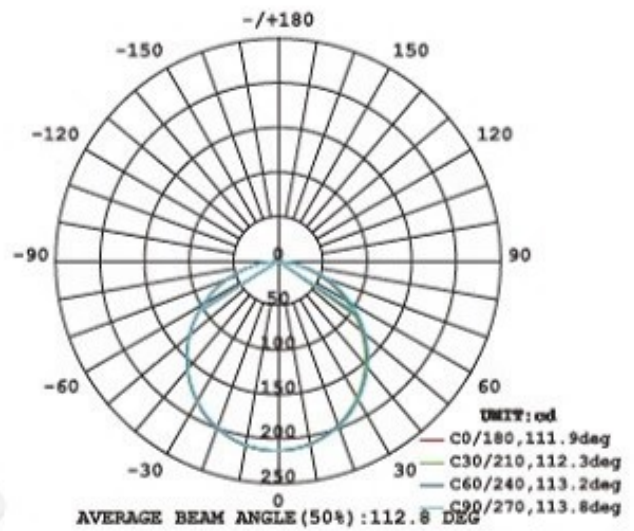

1.01.04.05.0017

End cap

1.01.05.0083
(ST3*10)

Self-tapping screws

IP67 LED Profile

Dimensions: W30.6*H45*L1000mm
(Customized length is available on request.)

Input voltage:24V DC

Maximum 20W/meter

240pcs LED per meter

Color Temperature: 2400-6500K

CRI: ≥80

(CRI more than 80 is available on request)

Beam Angle: 110°

Cable length: 200mm

(Option : Cable come from the bottom)

IP rating: IP67

Application: suit for indoor or outdoor light decoration