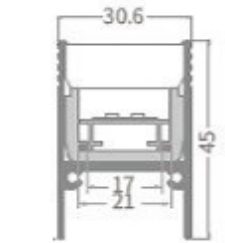

www.ups.com

Part No.	Description	Picture	Part No.	Description	Picture
1.05.005.0251 (1m)	Aluminum profile		1.05.005.0050 1m	Aluminum plate	
1.05.005.0252 (2m)			1.05.005.0051 2m		
1.05.005.0253 (3m)			1.05.005.0052 3m		
1.16.005.0045 (1m)	PMMA one time extrusion profile		1.11.01.0079	EPOXY ADHESIVE	
1.16.005.0046 (2m)					
1.16.005.0047 (3m)					
1.05.005.0190	Aluminum plate		1.02.04.05.0042 (with hole)	Frosted end cap	
			1.02.04.05.0043 (w/o hole)		

1.01.04.05.0017

End cap

1.01.05.0083
(ST3*10)

Self-tapping screws

IP67 LED Profile

Dimensions: W30.6*H45*L1000mm
(Customized length is available on request.)

Input voltage:24V DC

Maximum 20W/meter

240pcs LED per meter

Color Temperature: 2400-6500K

CRI: ≥80

(CRI more than 80 is available on request)

Beam Angle: 110°

Cable length: 200mm

(Option : Cable come from the bottom)

IP rating: IP67