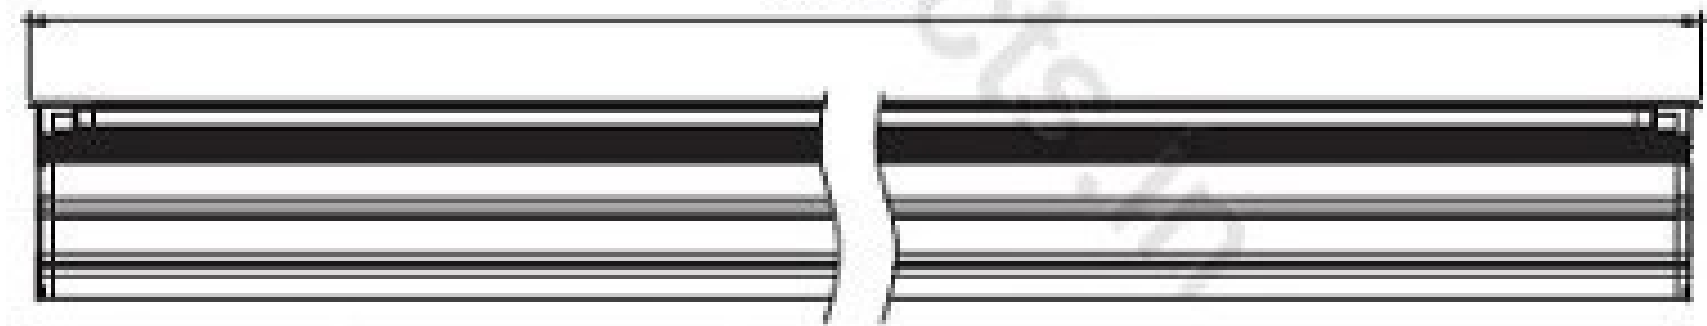

## Specification

Product Code	2308A-36	2308A-24	2308A-18	2308A-9(0.5m)	2308-48
LED Brand	CREE	CREE	CREE	CREE	EPISTAR
LED Quantity	36pcs	24pcs	18pcs	9pcs	48pcs
Rated Power	42W	28W	21W	11W	11W
Input Voltage	DC24V	DC36V/DC24V	DC24V	DC24V	DC24V
Frequency Range	/	/	/	/	/
Color	RGB/Single	RGB/Single	RGB/Single	RGB/Single	RGB/Single
Beam Angle	5° 8° 12.5° 20° 30° 45° 60° 15X30° 10X60° (Tilted 10 degrees:15° 30° 45° 20X35° )				>120°
Control Mode	DMX512/CC	DMX512/CC	DMX512/CC	DMX512/CC	DMX512/CC
Life	50000H	50000H	50000H	50000H	50000H
Protection Grade	IP67	IP67	IP67	IP67	IP67
Ambient Temperature	- 25℃ ~ 50℃	- 25℃ ~ 50℃	- 25℃ ~ 50℃	- 25℃ ~ 50℃	- 25℃ ~ 50℃
Ambient Humidity	10% ~ 90%	10% ~ 90%	10% ~ 90%	10% ~ 90%	10% ~ 90%

# Inground Light Series

2307

waterproof stopper

Aluminum Panel

www.arcproja.com

1000

Cut Size: L992\*W70\*H100mm