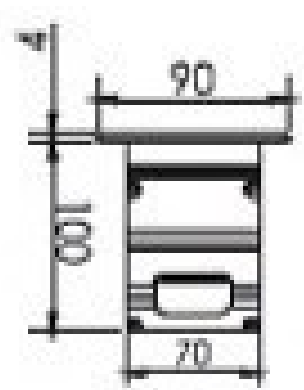

## Specification

Product Code	2308A-36	2308A-24	2308A-18	2308A-9(0.5m)	2308-48
LED Brand	CREE	CREE	CREE	CREE	EPISTAR
LED Quantity	36pcs	24pcs	18pcs	9pcs	48pcs
Rated Power	42W	28W	21W	11W	11W
Input Voltage	DC24V	DC36V/DC24V	DC24V	DC24V	DC24V
Frequency Range	/	/	/	/	/
Color	RGB/Single	RGB/Single	RGB/Single	RGB/Single	RGB/Single
Beam Angle	5° 8° 12.5° 20° 30° 45° 60° 15X30° 10X60° (Tilted 10 degrees:15° 30° 45° 20X35° )				>120°
Control Mode	DMX512/CC	DMX512/CC	DMX512/CC	DMX512/CC	DMX512/CC
Life	50000H	50000H	50000H	50000H	50000H
Protection Grade	IP67	IP67	IP67	IP67	IP67
Ambient Temperature	- 25℃ ~ 50℃	- 25℃ ~ 50℃	- 25℃ ~ 50℃	- 25℃ ~ 50℃	- 25℃ ~ 50℃
Ambient Humidity	10% ~ 90%	10% ~ 90%	10% ~ 90%	10% ~ 90%	10% ~ 90%

# Inground Light Series

2307

waterproof stopper

Aluminum Panel

www.arcproja.com

1000

Cut Size: L992\*W70\*H100mm