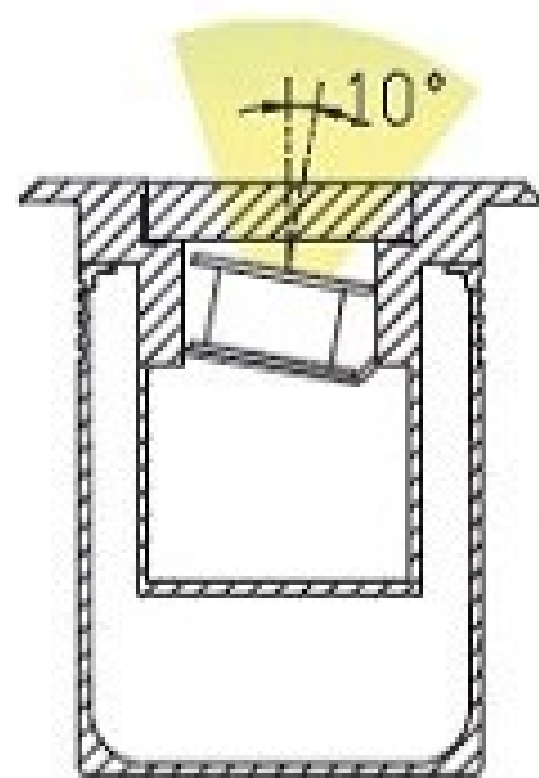

## Specification

Product Code	2308A-36	2308A-24	2308A-18	2308A-9(0.5m)	2308-48
LED Brand	CREE	CREE	CREE	CREE	EPISTAR
LED Quantity	36pcs	24pcs	18pcs	9pcs	48pcs
Rated Power	42W	28W	21W	11W	11W
Input Voltage	DC24V	DC36V/DC24V	DC24V	DC24V	DC24V
Frequency Range	/	/	/	/	/
Color	RGB/Single	RGB/Single	RGB/Single	RGB/Single	RGB/Single
Beam Angle	5° 8° 12.5° 20° 30° 45° 60° 15X30° 10X60° (Tilted 10 degrees:15° 30° 45° 20X35° )				>120°
Control Mode	DMX512/CC	DMX512/CC	DMX512/CC	DMX512/CC	DMX512/CC
Life	50000H	50000H	50000H	50000H	50000H
Protection Grade	IP67	IP67	IP67	IP67	IP67
Ambient Temperature	- 25℃ ~ 50℃	- 25℃ ~ 50℃	- 25℃ ~ 50℃	- 25℃ ~ 50℃	- 25℃ ~ 50℃
Ambient Humidity	10% ~ 90%	10% ~ 90%	10% ~ 90%	10% ~ 90%	10% ~ 90%

# Inground Light Series

2307

waterproof stopper

Aluminum Panel

www.arcproja.com

1000

Cut Size: L992\*W70\*H100mm