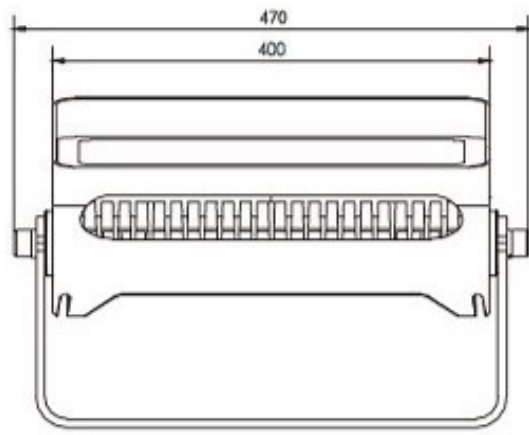

Flood Light Series

1278U

Specification

Product Code	278UD-36	1278UC-36	1278UR-36	278UF-18
Led品牌/ Led Brand	LUMILEDS/CREE	LUMILEDS/CREE	LUMILEDS/CREE	CREE RGBW 4 in 1
Led数量/ Led Quantity	36pcs	36pcs (9R 9G 9B 9W)	36pcs	18pcs
额定功率/ Rated Power	150W	90W	150W	150W
输入电压/ Input Voltage	AC100-305V	AC100-305V	AC100-305V	AC100-305V
频率/ Frequency Range	50/60Hz	50/60Hz	50/60Hz	50/60Hz
颜色 / Color	Single	RGBW/RGBA/Single	RGBW	RGBW
发光角度/ Beam Angle	2.6° 3.5° 12° 20° 30° 60° 10X70° 5X20°			8° 25° 10X45°
控制方式/ Control Mode	CC	DMX512/RDM/CC	Bluetooth/DMX512	DMX512/RDM
使用寿命/ Life	50000H	50000H	50000H	50000H
防护等级/ Protection Grade	IP66	IP66	IP66	IP66
环境温度/ Ambient Temperature	-25℃~50℃	-25℃~50℃	-25℃~50℃	-25℃~50℃
环境湿度/ Ambient Humidity	10%~90%	10%~90%	10%~90%	10%~90%

Flood Light Series

1278U

1278S