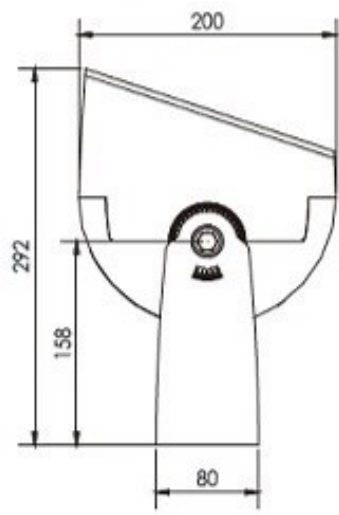

Flood Light Series

1278U

Specification

Product Code	278UD-36	1278UC-36	1278UR-36	278UF-18
Led品牌/ Led Brand	LUMILEDS/CREE	LUMILEDS/CREE	LUMILEDS/CREE	CREE RGBW 4 in 1
Led数量/ Led Quantity	36pcs	36pcs (9R 9G 9B 9W)	36pcs	18pcs
额定功率/ Rated Power	150W	90W	150W	150W
输入电压/ Input Voltage	AC100-305V	AC100-305V	AC100-305V	AC100-305V
频率/ Frequency Range	50/60Hz	50/60Hz	50/60Hz	50/60Hz
颜色 / Color	Single	RGBW/RGBA/Single	RGBW	RGBW
发光角度/ Beam Angle	2.6° 3.5° 12° 20° 30° 60° 10X70° 5X20°			8° 25° 10X45°
控制方式/ Control Mode	CC	DMX512/RDM/CC	Bluetooth/DMX512	DMX512/RDM
使用寿命/ Life	50000H	50000H	50000H	50000H
防护等级/ Protection Grade	IP66	IP66	IP66	IP66
环境温度/ Ambient Temperature	-25℃~50℃	-25℃~50℃	-25℃~50℃	-25℃~50℃
环境湿度/ Ambient Humidity	10%~90%	10%~90%	10%~90%	10%~90%