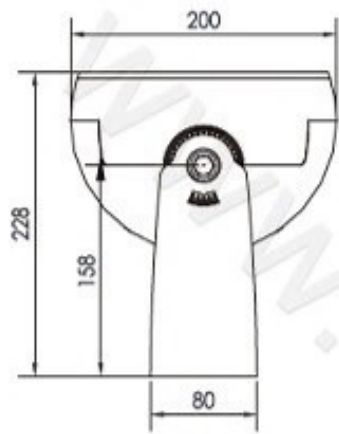

Flood Light Series

1278U

Specification

Product Code	278UD-36	1278UC-36	1278UR-36	278UF-18
Led品牌/ Led Brand	LUMILEDS/CREE	LUMILEDS/CREE	LUMILEDS/CREE	CREE RGBW 4 in 1
Led数量/ Led Quantity	36pcs	36pcs (9R 9G 9B 9W)	36pcs	18pcs
额定功率/ Rated Power	150W	90W	150W	150W
输入电压/ Input Voltage	AC100-305V	AC100-305V	AC100-305V	AC100-305V
频率/ Frequency Range	50/60Hz	50/60Hz	50/60Hz	50/60Hz
颜色 / Color	Single	RGBW/RGBA/Single	RGBW	RGBW
发光角度/ Beam Angle	2.6° 3.5° 12° 20° 30° 60° 10X70° 5X20°			8° 25° 10X45°
控制方式/ Control Mode	CC	DMX512/RDM/CC	Bluetooth/DMX512	DMX512/RDM
使用寿命/ Life	50000H	50000H	50000H	50000H
防护等级/ Protection Grade	IP66	IP66	IP66	IP66
环境温度/ Ambient Temperature	-25℃~50℃	-25℃~50℃	-25℃~50℃	-25℃~50℃
环境湿度/ Ambient Humidity	10%~90%	10%~90%	10%~90%	10%~90%