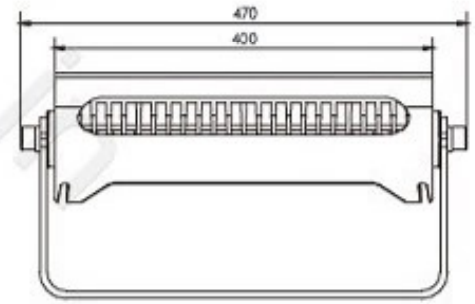

Flood Light Series

1278U

Specification

Product Code	278UD-36	1278UC-36	1278UR-36	278UF-18
Led品牌/ Led Brand	LUMILEDS/CREE	LUMILEDS/CREE	LUMILEDS/CREE	CREE RGBW 4 in 1
Led数量/ Led Quantity	36pcs	36pcs (9R 9G 9B 9W)	36pcs	18pcs
额定功率/ Rated Power	150W	90W	150W	150W
输入电压/ Input Voltage	AC100-305V	AC100-305V	AC100-305V	AC100-305V
频率/ Frequency Range	50/60Hz	50/60Hz	50/60Hz	50/60Hz
颜色 / Color	Single	RGBW/RGBA/Single	RGBW	RGBW
发光角度/ Beam Angle	2.6° 3.5° 12° 20° 30° 60° 10X70° 5X20°			8° 25° 10X45°
控制方式/ Control Mode	CC	DMX512/RDM/CC	Bluetooth/DMX512	DMX512/RDM
使用寿命/ Life	50000H	50000H	50000H	50000H
防护等级/ Protection Grade	IP66	IP66	IP66	IP66
环境温度/ Ambient Temperature	-25℃~50℃	-25℃~50℃	-25℃~50℃	-25℃~50℃
环境湿度/ Ambient Humidity	10%~90%	10%~90%	10%~90%	10%~90%

Flood Light Series

1278U

1278S