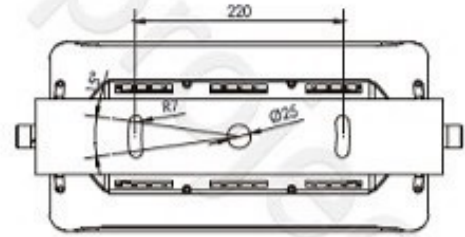

Flood Light Series

1278U

Specification

Product Code	278UD-36	1278UC-36	1278UR-36	278UF-18
Led品牌/ Led Brand	LUMILEDS/CREE	LUMILEDS/CREE	LUMILEDS/CREE	CREE RGBW 4 in 1
Led数量/ Led Quantity	36pcs	36pcs (9R 9G 9B 9W)	36pcs	18pcs
额定功率/ Rated Power	150W	90W	150W	150W
输入电压/ Input Voltage	AC100-305V	AC100-305V	AC100-305V	AC100-305V
频率/ Frequency Range	50/60Hz	50/60Hz	50/60Hz	50/60Hz
颜色 / Color	Single	RGBW/RGBA/Single	RGBW	RGBW
发光角度/ Beam Angle	2.6° 3.5° 12° 20° 30° 60° 10X70° 5X20°			8° 25° 10X45°
控制方式/ Control Mode	CC	DMX512/RDM/CC	Bluetooth/DMX512	DMX512/RDM
使用寿命/ Life	50000H	50000H	50000H	50000H
防护等级/ Protection Grade	IP66	IP66	IP66	IP66
环境温度/ Ambient Temperature	-25℃~50℃	-25℃~50℃	-25℃~50℃	-25℃~50℃
环境湿度/ Ambient Humidity	10%~90%	10%~90%	10%~90%	10%~90%

Flood Light Series

1278U

1278S