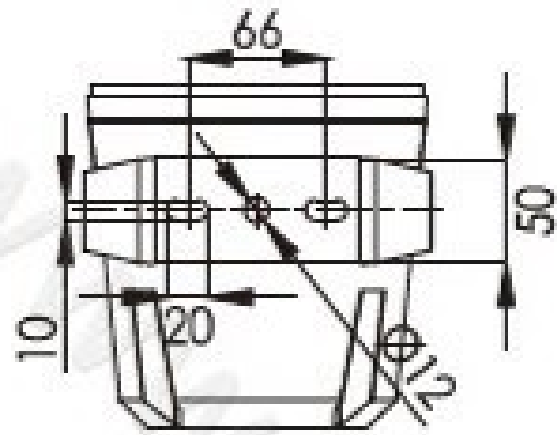

1103G

SL1103M

1103M

1103S

Specification

Product Code	1103SC-18	1103SB-18	1103SA-18
LED Brand	CREE XP-G3	CREE	CREE
LED Quantity	18pcs	18pcs	18pcs
Rated Power	45W	30W	21W
Input Voltage	AC100-240V	DC24V/AC100-240V	DC24V/AC100-240V
Frequency Range	50/60Hz	50/60Hz	50/60Hz
Color	Single	RGB/Single	RGB/Single
Beam Angle	5° 8° 12.5° 20° 30° 45° 60° 15X30° 10X60°		
Control Mode	CC	DMX512/CC	DMX512/CC
Life	50000H	50000H	50000H
Protection Grade	IP66	IP66	IP66
Ambient Temperature	-25°C ~ 50°C	-25°C ~ 50°C	-25°C ~ 50°C
Ambient Humidity	10% ~ 90%°	10% ~ 90%°	10% ~ 90%

Distribution Curve Flux (SBC Case)

1103SB-18

- C0-C180
- C90-C270
- G1

Flood Light Series

1103U

Specification

Product Code	1103UC-18	1103UB-18	1103UA-18
LED品牌 LED Brand	CREE XP-G3	CREE	CREE
LED数量 LED Quantity	18pcs	18pcs	18pcs
额定功率 Rated Power	45W	30W	21W
输入电压 Input Voltage	AC100-240V	DC24V/AC100-240V	DC24V/AC100-240V
频率 Frequency Range	50/60Hz	50/60Hz	50/60Hz
颜色 Color	Single	RGB/Single	RGB/Single
发光角度 Beam Angle	5° 8° 12.5° 20° 30° 45° 60° 15X30° 10X60°		
控制方式 Control Mode	CC	DMX512/CC	DMX512/CC
使用寿命 Life	50000H	50000H	50000H
防护等级 Protection Grade	IP66	IP66	IP66
环境温度 Ambient Temperature	- 25℃ ~ 50℃	- 25℃ ~ 50℃	- 25℃ ~ 50℃
环境湿度 Ambient Humidity	10% ~ 90%°	10% ~ 90%°	10% ~ 90%

Distribution Curve Flux (SBC Case)

1103UB-18

1103X

$\text{Ø}165$

1103F

Specification

Product Code	1103FC-18	1103FB-18	1103FA-18
LED Brand	CREE XP-G3	CREE	CREE
LED Quantity	18pcs	18pcs	18pcs
Rated Power	45W	30W	21W
Input Voltage	AC100-240V	DC24V/AC100-240V	DC24V/AC100-240V
Frequency Range	50/60Hz	50/60Hz	50/60Hz
Color	Single	RGB/Single	RGB/Single
Beam Angle	5° 8° 12.5° 20° 30° 45° 60° 15X30° 10X60°		
Control Mode	CC	CC	CC
Life	50000H	50000H	50000H
Protection Grade	IP66	IP66	IP66
Ambient Temperature	-25°C ~ 50°C	-25°C ~ 50°C	-25°C ~ 50°C
Ambient Humidity	10% ~ 90%	10% ~ 90%	10% ~ 90%