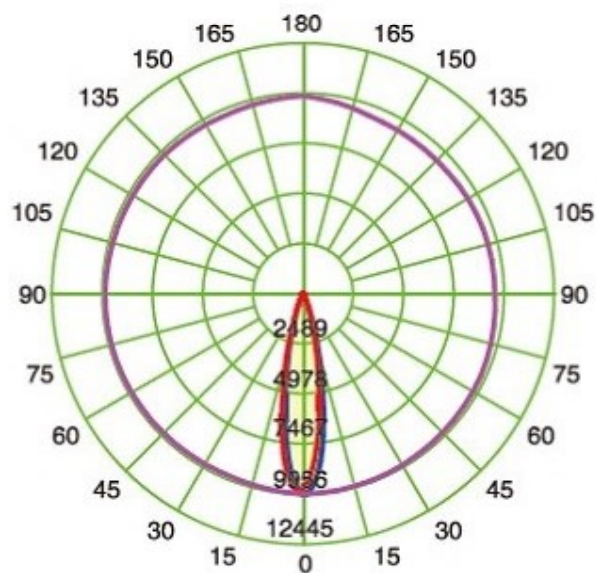

1103G

SL1103M

1103M

1103S

Specification

Product Code	1103SC-18	1103SB-18	1103SA-18
LED Brand	CREE XP-G3	CREE	CREE
LED Quantity	18pcs	18pcs	18pcs
Rated Power	45W	30W	21W
Input Voltage	AC100-240V	DC24V/AC100-240V	DC24V/AC100-240V
Frequency Range	50/60Hz	50/60Hz	50/60Hz
Color	Single	RGB/Single	RGB/Single
Beam Angle	5° 8° 12.5° 20° 30° 45° 60° 15X30° 10X60°		
Control Mode	CC	DMX512/CC	DMX512/CC
Life	50000H	50000H	50000H
Protection Grade	IP66	IP66	IP66
Ambient Temperature	-25°C ~ 50°C	-25°C ~ 50°C	-25°C ~ 50°C
Ambient Humidity	10% ~ 90%°	10% ~ 90%°	10% ~ 90%

Distribution Curve Flux (SBC Case)

1103SB-18

- C0-C180
- C90-C270
- G1

Flood Light Series

1103U

Specification

Product Code	1103UC-18	1103UB-18	1103UA-18
LED品牌 LED Brand	CREE XP-G3	CREE	CREE
LED数量 LED Quantity	18pcs	18pcs	18pcs
额定功率 Rated Power	45W	30W	21W
输入电压 Input Voltage	AC100-240V	DC24V/AC100-240V	DC24V/AC100-240V
频率 Frequency Range	50/60Hz	50/60Hz	50/60Hz
颜色 Color	Single	RGB/Single	RGB/Single
发光角度 Beam Angle	5° 8° 12.5° 20° 30° 45° 60° 15X30° 10X60°		
控制方式 Control Mode	CC	DMX512/CC	DMX512/CC
使用寿命 Life	50000H	50000H	50000H
防护等级 Protection Grade	IP66	IP66	IP66
环境温度 Ambient Temperature	- 25℃ ~ 50℃	- 25℃ ~ 50℃	- 25℃ ~ 50℃
环境湿度 Ambient Humidity	10% ~ 90%°	10% ~ 90%°	10% ~ 90%

Distribution Curve Flux (SBC Case)

1103UB-18

1103X

$\text{Ø}165$

1103F

Specification

Product Code	1103FC-18	1103FB-18	1103FA-18
LED Brand	CREE XP-G3	CREE	CREE
LED Quantity	18pcs	18pcs	18pcs
Rated Power	45W	30W	21W
Input Voltage	AC100-240V	DC24V/AC100-240V	DC24V/AC100-240V
Frequency Range	50/60Hz	50/60Hz	50/60Hz
Color	Single	RGB/Single	RGB/Single
Beam Angle	5° 8° 12.5° 20° 30° 45° 60° 15X30° 10X60°		
Control Mode	CC	CC	CC
Life	50000H	50000H	50000H
Protection Grade	IP66	IP66	IP66
Ambient Temperature	-25°C ~ 50°C	-25°C ~ 50°C	-25°C ~ 50°C
Ambient Humidity	10% ~ 90%	10% ~ 90%	10% ~ 90%