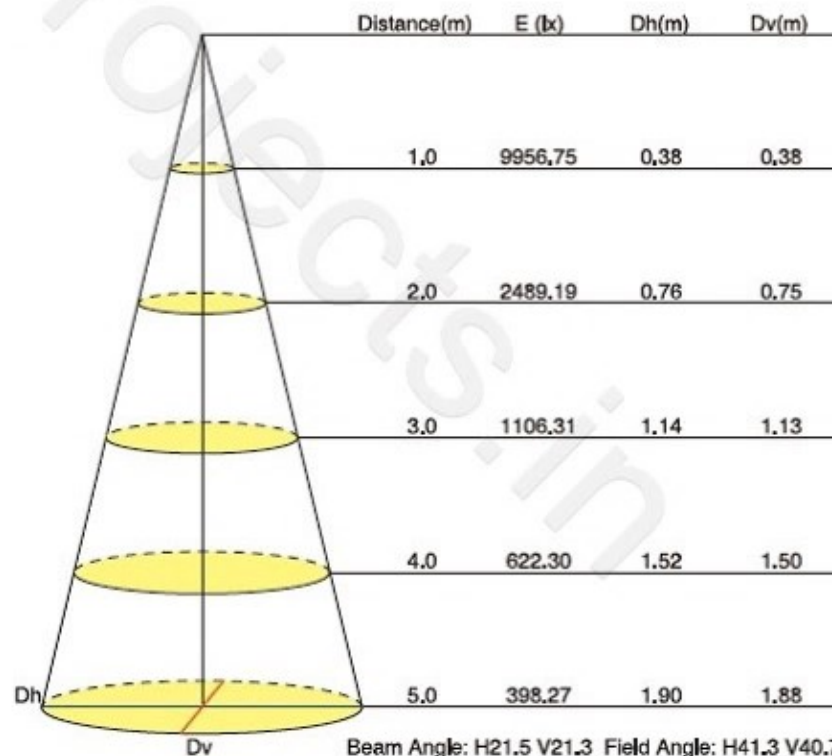

1103G

SL1103M

1103M

1103S

Specification

Product Code	1103SC-18	1103SB-18	1103SA-18
LED Brand	CREE XP-G3	CREE	CREE
LED Quantity	18pcs	18pcs	18pcs
Rated Power	45W	30W	21W
Input Voltage	AC100-240V	DC24V/AC100-240V	DC24V/AC100-240V
Frequency Range	50/60Hz	50/60Hz	50/60Hz
Color	Single	RGB/Single	RGB/Single
Beam Angle	5° 8° 12.5° 20° 30° 45° 60° 15X30° 10X60°		
Control Mode	CC	DMX512/CC	DMX512/CC
Life	50000H	50000H	50000H
Protection Grade	IP66	IP66	IP66
Ambient Temperature	-25°C ~ 50°C	-25°C ~ 50°C	-25°C ~ 50°C
Ambient Humidity	10% ~ 90%°	10% ~ 90%°	10% ~ 90%

Distribution Curve Flux (SBC Case)

1103SB-18

- C0-C180
- C90-C270
- G1

Flood Light Series

1103U

Specification

Product Code	1103UC-18	1103UB-18	1103UA-18
LED品牌 LED Brand	CREE XP-G3	CREE	CREE
LED数量 LED Quantity	18pcs	18pcs	18pcs
额定功率 Rated Power	45W	30W	21W
输入电压 Input Voltage	AC100-240V	DC24V/AC100-240V	DC24V/AC100-240V
频率 Frequency Range	50/60Hz	50/60Hz	50/60Hz
颜色 Color	Single	RGB/Single	RGB/Single
发光角度 Beam Angle	5° 8° 12.5° 20° 30° 45° 60° 15X30° 10X60°		
控制方式 Control Mode	CC	DMX512/CC	DMX512/CC
使用寿命 Life	50000H	50000H	50000H
防护等级 Protection Grade	IP66	IP66	IP66
环境温度 Ambient Temperature	- 25℃ ~ 50℃	- 25℃ ~ 50℃	- 25℃ ~ 50℃
环境湿度 Ambient Humidity	10% ~ 90%°	10% ~ 90%°	10% ~ 90%

Distribution Curve Flux (SBC Case)

1103UB-18

1103X

$\text{Ø}165$

1103F

Specification

Product Code	1103FC-18	1103FB-18	1103FA-18
LED Brand	CREE XP-G3	CREE	CREE
LED Quantity	18pcs	18pcs	18pcs
Rated Power	45W	30W	21W
Input Voltage	AC100-240V	DC24V/AC100-240V	DC24V/AC100-240V
Frequency Range	50/60Hz	50/60Hz	50/60Hz
Color	Single	RGB/Single	RGB/Single
Beam Angle	5° 8° 12.5° 20° 30° 45° 60° 15X30° 10X60°		
Control Mode	CC	CC	CC
Life	50000H	50000H	50000H
Protection Grade	IP66	IP66	IP66
Ambient Temperature	-25°C ~ 50°C	-25°C ~ 50°C	-25°C ~ 50°C
Ambient Humidity	10% ~ 90%	10% ~ 90%	10% ~ 90%