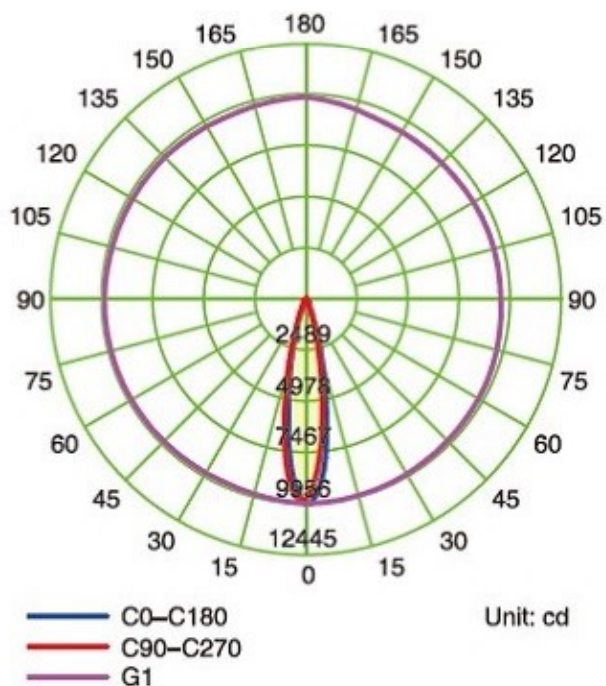

1103G

SL1103M

1103M

1103S

Specification

Product Code	1103SC-18	1103SB-18	1103SA-18
LED Brand	CREE XP-G3	CREE	CREE
LED Quantity	18pcs	18pcs	18pcs
Rated Power	45W	30W	21W
Input Voltage	AC100-240V	DC24V/AC100-240V	DC24V/AC100-240V
Frequency Range	50/60Hz	50/60Hz	50/60Hz
Color	Single	RGB/Single	RGB/Single
Beam Angle	5° 8° 12.5° 20° 30° 45° 60° 15X30° 10X60°		
Control Mode	CC	DMX512/CC	DMX512/CC
Life	50000H	50000H	50000H
Protection Grade	IP66	IP66	IP66
Ambient Temperature	-25°C ~ 50°C	-25°C ~ 50°C	-25°C ~ 50°C
Ambient Humidity	10% ~ 90%°	10% ~ 90%°	10% ~ 90%

Distribution Curve Flux (SBC Case)

1103SB-18

- C0-C180
- C90-C270
- G1

Flood Light Series

1103U

Specification

Product Code	1103UC-18	1103UB-18	1103UA-18
LED品牌 LED Brand	CREE XP-G3	CREE	CREE
LED数量 LED Quantity	18pcs	18pcs	18pcs
额定功率 Rated Power	45W	30W	21W
输入电压 Input Voltage	AC100-240V	DC24V/AC100-240V	DC24V/AC100-240V
频率 Frequency Range	50/60Hz	50/60Hz	50/60Hz
颜色 Color	Single	RGB/Single	RGB/Single
发光角度 Beam Angle	5° 8° 12.5° 20° 30° 45° 60° 15X30° 10X60°		
控制方式 Control Mode	CC	DMX512/CC	DMX512/CC
使用寿命 Life	50000H	50000H	50000H
防护等级 Protection Grade	IP66	IP66	IP66
环境温度 Ambient Temperature	- 25℃ ~ 50℃	- 25℃ ~ 50℃	- 25℃ ~ 50℃
环境湿度 Ambient Humidity	10% ~ 90%°	10% ~ 90%°	10% ~ 90%

Distribution Curve Flux (SBC Case)

1103UB-18

1103X

$\text{Ø}165$

1103F

Specification

Product Code	1103FC-18	1103FB-18	1103FA-18
LED Brand	CREE XP-G3	CREE	CREE
LED Quantity	18pcs	18pcs	18pcs
Rated Power	45W	30W	21W
Input Voltage	AC100-240V	DC24V/AC100-240V	DC24V/AC100-240V
Frequency Range	50/60Hz	50/60Hz	50/60Hz
Color	Single	RGB/Single	RGB/Single
Beam Angle	5° 8° 12.5° 20° 30° 45° 60° 15X30° 10X60°		
Control Mode	CC	CC	CC
Life	50000H	50000H	50000H
Protection Grade	IP66	IP66	IP66
Ambient Temperature	-25°C ~ 50°C	-25°C ~ 50°C	-25°C ~ 50°C
Ambient Humidity	10% ~ 90%	10% ~ 90%	10% ~ 90%