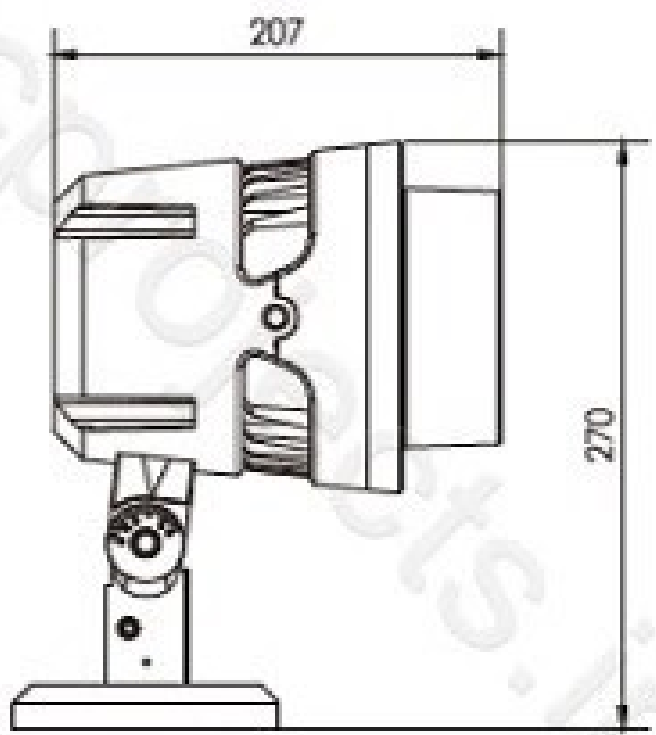

1103G

SL1103M

1103M

1103S

Specification

Product Code	1103SC-18	1103SB-18	1103SA-18
LED Brand	CREE XP-G3	CREE	CREE
LED Quantity	18pcs	18pcs	18pcs
Rated Power	45W	30W	21W
Input Voltage	AC100-240V	DC24V/AC100-240V	DC24V/AC100-240V
Frequency Range	50/60Hz	50/60Hz	50/60Hz
Color	Single	RGB/Single	RGB/Single
Beam Angle	5° 8° 12.5° 20° 30° 45° 60° 15X30° 10X60°		
Control Mode	CC	DMX512/CC	DMX512/CC
Life	50000H	50000H	50000H
Protection Grade	IP66	IP66	IP66
Ambient Temperature	-25°C ~ 50°C	-25°C ~ 50°C	-25°C ~ 50°C
Ambient Humidity	10% ~ 90%°	10% ~ 90%°	10% ~ 90%

Distribution Curve Flux (SBC Case)

1103SB-18

- C0-C180
- C90-C270
- G1

Flood Light Series

1103U

Specification

Product Code	1103UC-18	1103UB-18	1103UA-18
LED品牌 LED Brand	CREE XP-G3	CREE	CREE
LED数量 LED Quantity	18pcs	18pcs	18pcs
额定功率 Rated Power	45W	30W	21W
输入电压 Input Voltage	AC100-240V	DC24V/AC100-240V	DC24V/AC100-240V
频率 Frequency Range	50/60Hz	50/60Hz	50/60Hz
颜色 Color	Single	RGB/Single	RGB/Single
发光角度 Beam Angle	5° 8° 12.5° 20° 30° 45° 60° 15X30° 10X60°		
控制方式 Control Mode	CC	DMX512/CC	DMX512/CC
使用寿命 Life	50000H	50000H	50000H
防护等级 Protection Grade	IP66	IP66	IP66
环境温度 Ambient Temperature	- 25℃ ~ 50℃	- 25℃ ~ 50℃	- 25℃ ~ 50℃
环境湿度 Ambient Humidity	10% ~ 90%°	10% ~ 90%°	10% ~ 90%

Distribution Curve Flux (SBC Case)

1103UB-18

1103X

$\text{Ø}165$

1103F

Specification

Product Code	1103FC-18	1103FB-18	1103FA-18
LED Brand	CREE XP-G3	CREE	CREE
LED Quantity	18pcs	18pcs	18pcs
Rated Power	45W	30W	21W
Input Voltage	AC100-240V	DC24V/AC100-240V	DC24V/AC100-240V
Frequency Range	50/60Hz	50/60Hz	50/60Hz
Color	Single	RGB/Single	RGB/Single
Beam Angle	5° 8° 12.5° 20° 30° 45° 60° 15X30° 10X60°		
Control Mode	CC	CC	CC
Life	50000H	50000H	50000H
Protection Grade	IP66	IP66	IP66
Ambient Temperature	-25°C ~ 50°C	-25°C ~ 50°C	-25°C ~ 50°C
Ambient Humidity	10% ~ 90%	10% ~ 90%	10% ~ 90%