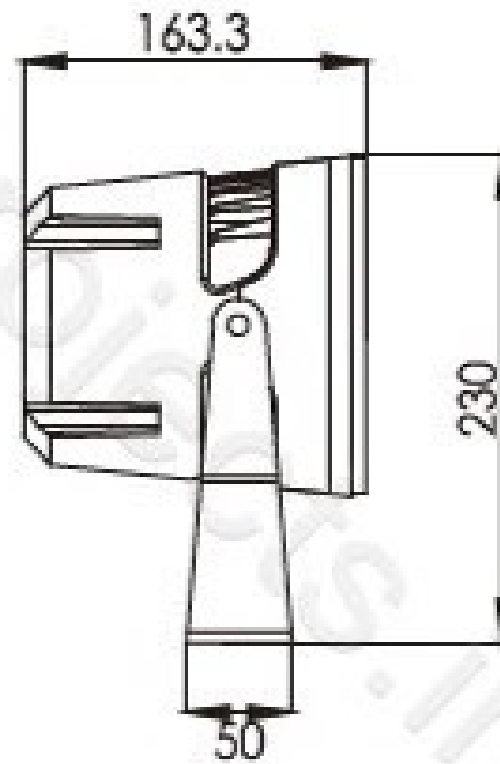

1103G

SL1103M

1103M

1103S

Specification

Product Code	1103SC-18	1103SB-18	1103SA-18
LED Brand	CREE XP-G3	CREE	CREE
LED Quantity	18pcs	18pcs	18pcs
Rated Power	45W	30W	21W
Input Voltage	AC100-240V	DC24V/AC100-240V	DC24V/AC100-240V
Frequency Range	50/60Hz	50/60Hz	50/60Hz
Color	Single	RGB/Single	RGB/Single
Beam Angle	5° 8° 12.5° 20° 30° 45° 60° 15X30° 10X60°		
Control Mode	CC	DMX512/CC	DMX512/CC
Life	50000H	50000H	50000H
Protection Grade	IP66	IP66	IP66
Ambient Temperature	-25°C ~ 50°C	-25°C ~ 50°C	-25°C ~ 50°C
Ambient Humidity	10% ~ 90%°	10% ~ 90%°	10% ~ 90%

Distribution Curve Flux (SBC Case)

1103SB-18

- C0-C180
- C90-C270
- G1

Flood Light Series

1103U

Specification

Product Code	1103UC-18	1103UB-18	1103UA-18
LED品牌 LED Brand	CREE XP-G3	CREE	CREE
LED数量 LED Quantity	18pcs	18pcs	18pcs
额定功率 Rated Power	45W	30W	21W
输入电压 Input Voltage	AC100-240V	DC24V/AC100-240V	DC24V/AC100-240V
频率 Frequency Range	50/60Hz	50/60Hz	50/60Hz
颜色 Color	Single	RGB/Single	RGB/Single
发光角度 Beam Angle	5° 8° 12.5° 20° 30° 45° 60° 15X30° 10X60°		
控制方式 Control Mode	CC	DMX512/CC	DMX512/CC
使用寿命 Life	50000H	50000H	50000H
防护等级 Protection Grade	IP66	IP66	IP66
环境温度 Ambient Temperature	- 25℃ ~ 50℃	- 25℃ ~ 50℃	- 25℃ ~ 50℃
环境湿度 Ambient Humidity	10% ~ 90%°	10% ~ 90%°	10% ~ 90%

Distribution Curve Flux (SBC Case)

1103UB-18

1103X

$\text{Ø}165$

1103F

Specification

Product Code	1103FC-18	1103FB-18	1103FA-18
LED Brand	CREE XP-G3	CREE	CREE
LED Quantity	18pcs	18pcs	18pcs
Rated Power	45W	30W	21W
Input Voltage	AC100-240V	DC24V/AC100-240V	DC24V/AC100-240V
Frequency Range	50/60Hz	50/60Hz	50/60Hz
Color	Single	RGB/Single	RGB/Single
Beam Angle	5° 8° 12.5° 20° 30° 45° 60° 15X30° 10X60°		
Control Mode	CC	CC	CC
Life	50000H	50000H	50000H
Protection Grade	IP66	IP66	IP66
Ambient Temperature	-25°C ~ 50°C	-25°C ~ 50°C	-25°C ~ 50°C
Ambient Humidity	10% ~ 90%	10% ~ 90%	10% ~ 90%