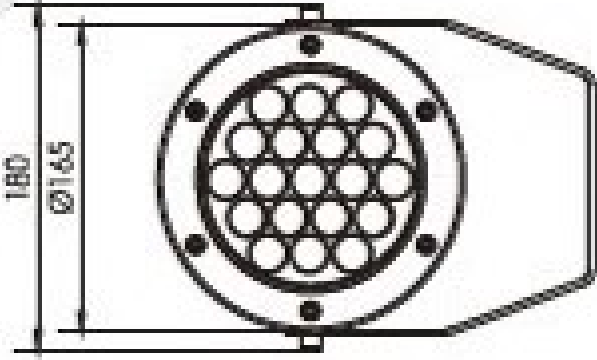

1103G

SL1103M

1103M

1103S

Specification

Product Code	1103SC-18	1103SB-18	1103SA-18
LED Brand	CREE XP-G3	CREE	CREE
LED Quantity	18pcs	18pcs	18pcs
Rated Power	45W	30W	21W
Input Voltage	AC100-240V	DC24V/AC100-240V	DC24V/AC100-240V
Frequency Range	50/60Hz	50/60Hz	50/60Hz
Color	Single	RGB/Single	RGB/Single
Beam Angle	5° 8° 12.5° 20° 30° 45° 60° 15X30° 10X60°		
Control Mode	CC	DMX512/CC	DMX512/CC
Life	50000H	50000H	50000H
Protection Grade	IP66	IP66	IP66
Ambient Temperature	-25°C ~ 50°C	-25°C ~ 50°C	-25°C ~ 50°C
Ambient Humidity	10% ~ 90%°	10% ~ 90%°	10% ~ 90%

Distribution Curve Flux (SBC Case)

1103SB-18

- C0-C180
- C90-C270
- G1

Flood Light Series

1103U

Specification

Product Code	1103UC-18	1103UB-18	1103UA-18
LED品牌 LED Brand	CREE XP-G3	CREE	CREE
LED数量 LED Quantity	18pcs	18pcs	18pcs
额定功率 Rated Power	45W	30W	21W
输入电压 Input Voltage	AC100-240V	DC24V/AC100-240V	DC24V/AC100-240V
频率 Frequency Range	50/60Hz	50/60Hz	50/60Hz
颜色 Color	Single	RGB/Single	RGB/Single
发光角度 Beam Angle	5° 8° 12.5° 20° 30° 45° 60° 15X30° 10X60°		
控制方式 Control Mode	CC	DMX512/CC	DMX512/CC
使用寿命 Life	50000H	50000H	50000H
防护等级 Protection Grade	IP66	IP66	IP66
环境温度 Ambient Temperature	- 25℃ ~ 50℃	- 25℃ ~ 50℃	- 25℃ ~ 50℃
环境湿度 Ambient Humidity	10% ~ 90%°	10% ~ 90%°	10% ~ 90%

Distribution Curve Flux (SBC Case)

1103UB-18

1103X

$\text{Ø}165$

1103F

Specification

Product Code	1103FC-18	1103FB-18	1103FA-18
LED Brand	CREE XP-G3	CREE	CREE
LED Quantity	18pcs	18pcs	18pcs
Rated Power	45W	30W	21W
Input Voltage	AC100-240V	DC24V/AC100-240V	DC24V/AC100-240V
Frequency Range	50/60Hz	50/60Hz	50/60Hz
Color	Single	RGB/Single	RGB/Single
Beam Angle	5° 8° 12.5° 20° 30° 45° 60° 15X30° 10X60°		
Control Mode	CC	CC	CC
Life	50000H	50000H	50000H
Protection Grade	IP66	IP66	IP66
Ambient Temperature	-25°C ~ 50°C	-25°C ~ 50°C	-25°C ~ 50°C
Ambient Humidity	10% ~ 90%	10% ~ 90%	10% ~ 90%