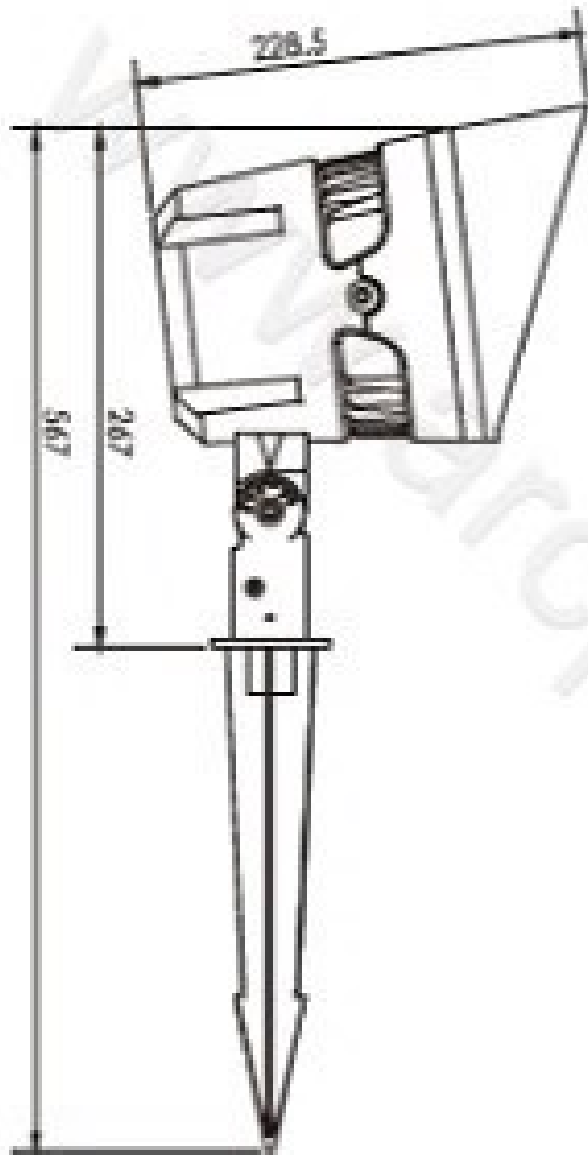

1103G

SL1103M

1103M

1103S

Specification

Product Code	1103SC-18	1103SB-18	1103SA-18
LED Brand	CREE XP-G3	CREE	CREE
LED Quantity	18pcs	18pcs	18pcs
Rated Power	45W	30W	21W
Input Voltage	AC100-240V	DC24V/AC100-240V	DC24V/AC100-240V
Frequency Range	50/60Hz	50/60Hz	50/60Hz
Color	Single	RGB/Single	RGB/Single
Beam Angle	5° 8° 12.5° 20° 30° 45° 60° 15X30° 10X60°		
Control Mode	CC	DMX512/CC	DMX512/CC
Life	50000H	50000H	50000H
Protection Grade	IP66	IP66	IP66
Ambient Temperature	-25°C ~ 50°C	-25°C ~ 50°C	-25°C ~ 50°C
Ambient Humidity	10% ~ 90%°	10% ~ 90%°	10% ~ 90%

Distribution Curve Flux (SBC Case)

1103SB-18

- C0-C180
- C90-C270
- G1

Flood Light Series

1103U

Specification

Product Code	1103UC-18	1103UB-18	1103UA-18
LED品牌 LED Brand	CREE XP-G3	CREE	CREE
LED数量 LED Quantity	18pcs	18pcs	18pcs
额定功率 Rated Power	45W	30W	21W
输入电压 Input Voltage	AC100-240V	DC24V/AC100-240V	DC24V/AC100-240V
频率 Frequency Range	50/60Hz	50/60Hz	50/60Hz
颜色 Color	Single	RGB/Single	RGB/Single
发光角度 Beam Angle	5° 8° 12.5° 20° 30° 45° 60° 15X30° 10X60°		
控制方式 Control Mode	CC	DMX512/CC	DMX512/CC
使用寿命 Life	50000H	50000H	50000H
防护等级 Protection Grade	IP66	IP66	IP66
环境温度 Ambient Temperature	- 25℃ ~ 50℃	- 25℃ ~ 50℃	- 25℃ ~ 50℃
环境湿度 Ambient Humidity	10% ~ 90%°	10% ~ 90%°	10% ~ 90%

Distribution Curve Flux (SBC Case)

1103UB-18

1103X

$\text{Ø}165$

1103F

Specification

Product Code	1103FC-18	1103FB-18	1103FA-18
LED Brand	CREE XP-G3	CREE	CREE
LED Quantity	18pcs	18pcs	18pcs
Rated Power	45W	30W	21W
Input Voltage	AC100-240V	DC24V/AC100-240V	DC24V/AC100-240V
Frequency Range	50/60Hz	50/60Hz	50/60Hz
Color	Single	RGB/Single	RGB/Single
Beam Angle	5° 8° 12.5° 20° 30° 45° 60° 15X30° 10X60°		
Control Mode	CC	CC	CC
Life	50000H	50000H	50000H
Protection Grade	IP66	IP66	IP66
Ambient Temperature	-25°C ~ 50°C	-25°C ~ 50°C	-25°C ~ 50°C
Ambient Humidity	10% ~ 90%	10% ~ 90%	10% ~ 90%

Distribution Curve Flux (SBC Case)

1103FB-18

- C0-C180
- C90-C270
- G1