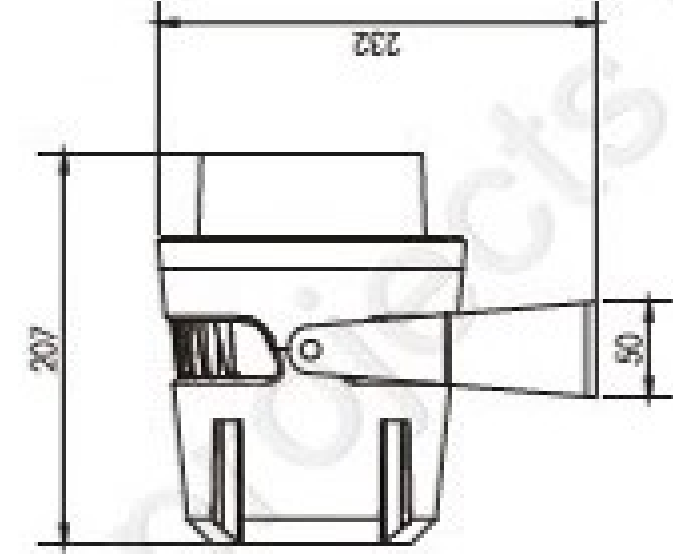

1103G

SL1103M

1103M

1103S

Specification

Product Code	1103SC-18	1103SB-18	1103SA-18
LED Brand	CREE XP-G3	CREE	CREE
LED Quantity	18pcs	18pcs	18pcs
Rated Power	45W	30W	21W
Input Voltage	AC100-240V	DC24V/AC100-240V	DC24V/AC100-240V
Frequency Range	50/60Hz	50/60Hz	50/60Hz
Color	Single	RGB/Single	RGB/Single
Beam Angle	5° 8° 12.5° 20° 30° 45° 60° 15X30° 10X60°		
Control Mode	CC	DMX512/CC	DMX512/CC
Life	50000H	50000H	50000H
Protection Grade	IP66	IP66	IP66
Ambient Temperature	-25°C ~ 50°C	-25°C ~ 50°C	-25°C ~ 50°C
Ambient Humidity	10% ~ 90%°	10% ~ 90%°	10% ~ 90%

Distribution Curve Flux (SBC Case)

1103SB-18

- C0-C180
- C90-C270
- G1

Flood Light Series

1103U

Specification

Product Code	1103UC-18	1103UB-18	1103UA-18
LED品牌 LED Brand	CREE XP-G3	CREE	CREE
LED数量 LED Quantity	18pcs	18pcs	18pcs
额定功率 Rated Power	45W	30W	21W
输入电压 Input Voltage	AC100-240V	DC24V/AC100-240V	DC24V/AC100-240V
频率 Frequency Range	50/60Hz	50/60Hz	50/60Hz
颜色 Color	Single	RGB/Single	RGB/Single
发光角度 Beam Angle	5° 8° 12.5° 20° 30° 45° 60° 15X30° 10X60°		
控制方式 Control Mode	CC	DMX512/CC	DMX512/CC
使用寿命 Life	50000H	50000H	50000H
防护等级 Protection Grade	IP66	IP66	IP66
环境温度 Ambient Temperature	- 25℃ ~ 50℃	- 25℃ ~ 50℃	- 25℃ ~ 50℃
环境湿度 Ambient Humidity	10% ~ 90%°	10% ~ 90%°	10% ~ 90%

Distribution Curve Flux (SBC Case)

1103UB-18

1103X

$\text{Ø}165$

1103F

Specification

Product Code	1103FC-18	1103FB-18	1103FA-18
LED Brand	CREE XP-G3	CREE	CREE
LED Quantity	18pcs	18pcs	18pcs
Rated Power	45W	30W	21W
Input Voltage	AC100-240V	DC24V/AC100-240V	DC24V/AC100-240V
Frequency Range	50/60Hz	50/60Hz	50/60Hz
Color	Single	RGB/Single	RGB/Single
Beam Angle	5° 8° 12.5° 20° 30° 45° 60° 15X30° 10X60°		
Control Mode	CC	CC	CC
Life	50000H	50000H	50000H
Protection Grade	IP66	IP66	IP66
Ambient Temperature	-25°C ~ 50°C	-25°C ~ 50°C	-25°C ~ 50°C
Ambient Humidity	10% ~ 90%	10% ~ 90%	10% ~ 90%