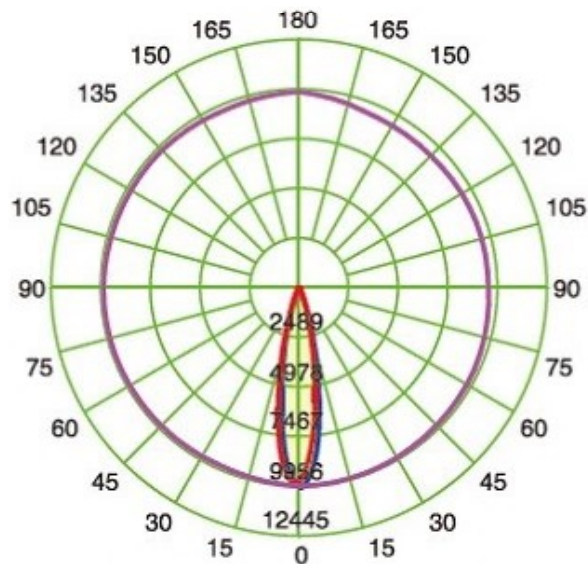

Specification

Product Code	1103FC-18	1103FB-18	1103FA-18
LED Brand	CREE XP-G3	CREE	CREE
LED Quantity	18pcs	18pcs	18pcs
Rated Power	45W	30W	21W
Input Voltage	AC100-240V	DC24V/AC100-240V	DC24V/AC100-240V
Frequency Range	50/60Hz	50/60Hz	50/60Hz
Color	Single	RGB/Single	RGB/Single
Beam Angle	5° 8° 12.5° 20° 30° 45° 60° 15X30° 10X60°		
Control Mode	CC	CC	CC
Life	50000H	50000H	50000H
Protection Grade	IP66	IP66	IP66
Ambient Temperature	-25°C ~ 50°C	-25°C ~ 50°C	-25°C ~ 50°C
Ambient Humidity	10% ~ 90%	10% ~ 90%	10% ~ 90%

Distribution Curve Flux (SBC Case)

1103FB-18

- C0-C180
- C90-C270
- G1