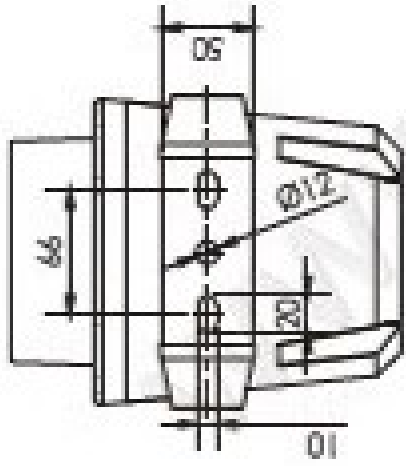

1103G

SL1103M

1103M

1103S

Specification

Product Code	1103SC-18	1103SB-18	1103SA-18
LED Brand	CREE XP-G3	CREE	CREE
LED Quantity	18pcs	18pcs	18pcs
Rated Power	45W	30W	21W
Input Voltage	AC100-240V	DC24V/AC100-240V	DC24V/AC100-240V
Frequency Range	50/60Hz	50/60Hz	50/60Hz
Color	Single	RGB/Single	RGB/Single
Beam Angle	5° 8° 12.5° 20° 30° 45° 60° 15X30° 10X60°		
Control Mode	CC	DMX512/CC	DMX512/CC
Life	50000H	50000H	50000H
Protection Grade	IP66	IP66	IP66
Ambient Temperature	-25°C ~ 50°C	-25°C ~ 50°C	-25°C ~ 50°C
Ambient Humidity	10% ~ 90%°	10% ~ 90%°	10% ~ 90%

Distribution Curve Flux (SBC Case)

1103SB-18

- C0-C180
- C90-C270
- G1

Flood Light Series

1103U

Specification

Product Code	1103UC-18	1103UB-18	1103UA-18
LED品牌 LED Brand	CREE XP-G3	CREE	CREE
LED数量 LED Quantity	18pcs	18pcs	18pcs
额定功率 Rated Power	45W	30W	21W
输入电压 Input Voltage	AC100-240V	DC24V/AC100-240V	DC24V/AC100-240V
频率 Frequency Range	50/60Hz	50/60Hz	50/60Hz
颜色 Color	Single	RGB/Single	RGB/Single
发光角度 Beam Angle	5° 8° 12.5° 20° 30° 45° 60° 15X30° 10X60°		
控制方式 Control Mode	CC	DMX512/CC	DMX512/CC
使用寿命 Life	50000H	50000H	50000H
防护等级 Protection Grade	IP66	IP66	IP66
环境温度 Ambient Temperature	- 25℃ ~ 50℃	- 25℃ ~ 50℃	- 25℃ ~ 50℃
环境湿度 Ambient Humidity	10% ~ 90%°	10% ~ 90%°	10% ~ 90%

Distribution Curve Flux (SBC Case)

1103UB-18

1103X

$\text{Ø}165$

1103F

Specification

Product Code	1103FC-18	1103FB-18	1103FA-18
LED Brand	CREE XP-G3	CREE	CREE
LED Quantity	18pcs	18pcs	18pcs
Rated Power	45W	30W	21W
Input Voltage	AC100-240V	DC24V/AC100-240V	DC24V/AC100-240V
Frequency Range	50/60Hz	50/60Hz	50/60Hz
Color	Single	RGB/Single	RGB/Single
Beam Angle	5° 8° 12.5° 20° 30° 45° 60° 15X30° 10X60°		
Control Mode	CC	CC	CC
Life	50000H	50000H	50000H
Protection Grade	IP66	IP66	IP66
Ambient Temperature	-25°C ~ 50°C	-25°C ~ 50°C	-25°C ~ 50°C
Ambient Humidity	10% ~ 90%	10% ~ 90%	10% ~ 90%