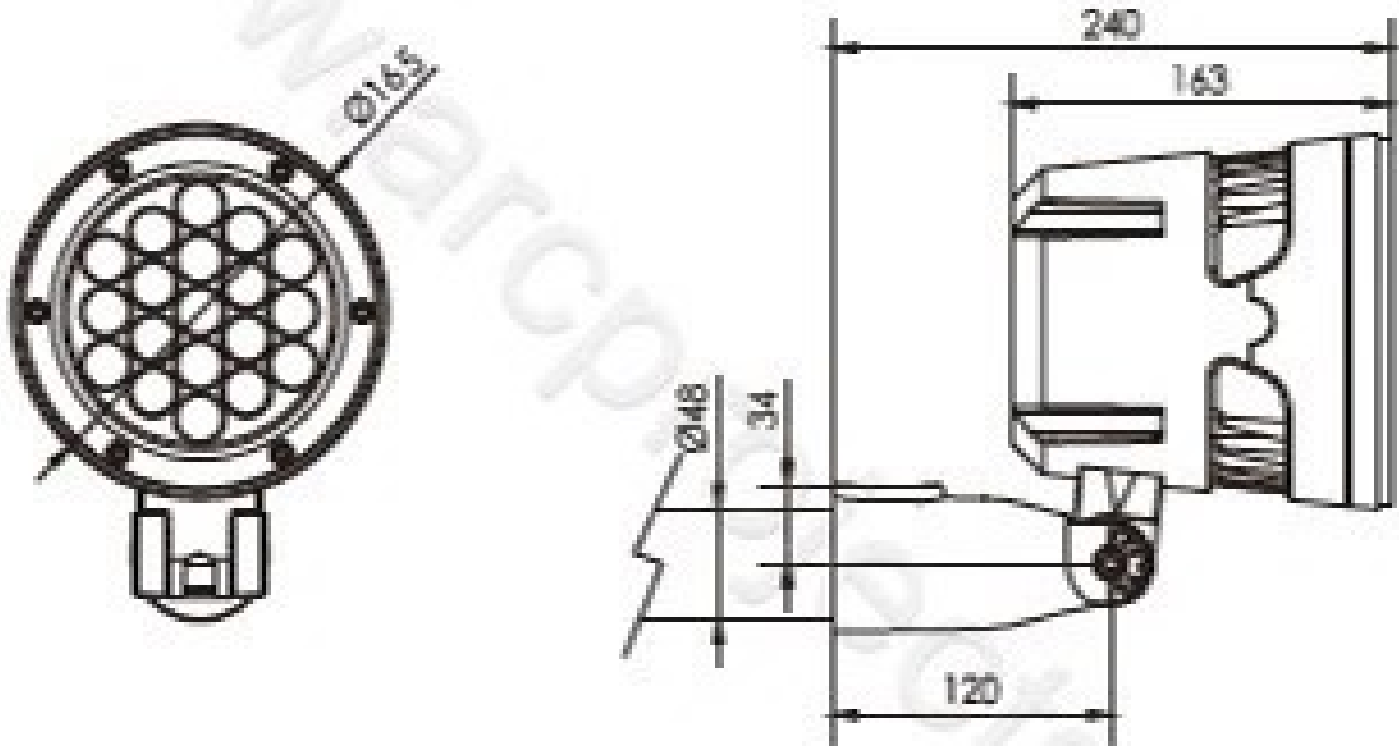

1103G

SL1103M

1103M

1103S

Specification

Product Code	1103SC-18	1103SB-18	1103SA-18
LED Brand	CREE XP-G3	CREE	CREE
LED Quantity	18pcs	18pcs	18pcs
Rated Power	45W	30W	21W
Input Voltage	AC100-240V	DC24V/AC100-240V	DC24V/AC100-240V
Frequency Range	50/60Hz	50/60Hz	50/60Hz
Color	Single	RGB/Single	RGB/Single
Beam Angle	5° 8° 12.5° 20° 30° 45° 60° 15X30° 10X60°		
Control Mode	CC	DMX512/CC	DMX512/CC
Life	50000H	50000H	50000H
Protection Grade	IP66	IP66	IP66
Ambient Temperature	-25°C ~ 50°C	-25°C ~ 50°C	-25°C ~ 50°C
Ambient Humidity	10% ~ 90%°	10% ~ 90%°	10% ~ 90%

Distribution Curve Flux (SBC Case)

1103SB-18

- C0-C180
- C90-C270
- G1

Flood Light Series

1103U

Specification

Product Code	1103UC-18	1103UB-18	1103UA-18
LED品牌 LED Brand	CREE XP-G3	CREE	CREE
LED数量 LED Quantity	18pcs	18pcs	18pcs
额定功率 Rated Power	45W	30W	21W
输入电压 Input Voltage	AC100-240V	DC24V/AC100-240V	DC24V/AC100-240V
频率 Frequency Range	50/60Hz	50/60Hz	50/60Hz
颜色 Color	Single	RGB/Single	RGB/Single
发光角度 Beam Angle	5° 8° 12.5° 20° 30° 45° 60° 15X30° 10X60°		
控制方式 Control Mode	CC	DMX512/CC	DMX512/CC
使用寿命 Life	50000H	50000H	50000H
防护等级 Protection Grade	IP66	IP66	IP66
环境温度 Ambient Temperature	- 25℃ ~ 50℃	- 25℃ ~ 50℃	- 25℃ ~ 50℃
环境湿度 Ambient Humidity	10% ~ 90%°	10% ~ 90%°	10% ~ 90%

Distribution Curve Flux (SBC Case)

1103UB-18

1103X

$\text{Ø}165$

1103F

Specification

Product Code	1103FC-18	1103FB-18	1103FA-18
LED Brand	CREE XP-G3	CREE	CREE
LED Quantity	18pcs	18pcs	18pcs
Rated Power	45W	30W	21W
Input Voltage	AC100-240V	DC24V/AC100-240V	DC24V/AC100-240V
Frequency Range	50/60Hz	50/60Hz	50/60Hz
Color	Single	RGB/Single	RGB/Single
Beam Angle	5° 8° 12.5° 20° 30° 45° 60° 15X30° 10X60°		
Control Mode	CC	CC	CC
Life	50000H	50000H	50000H
Protection Grade	IP66	IP66	IP66
Ambient Temperature	-25°C ~ 50°C	-25°C ~ 50°C	-25°C ~ 50°C
Ambient Humidity	10% ~ 90%	10% ~ 90%	10% ~ 90%