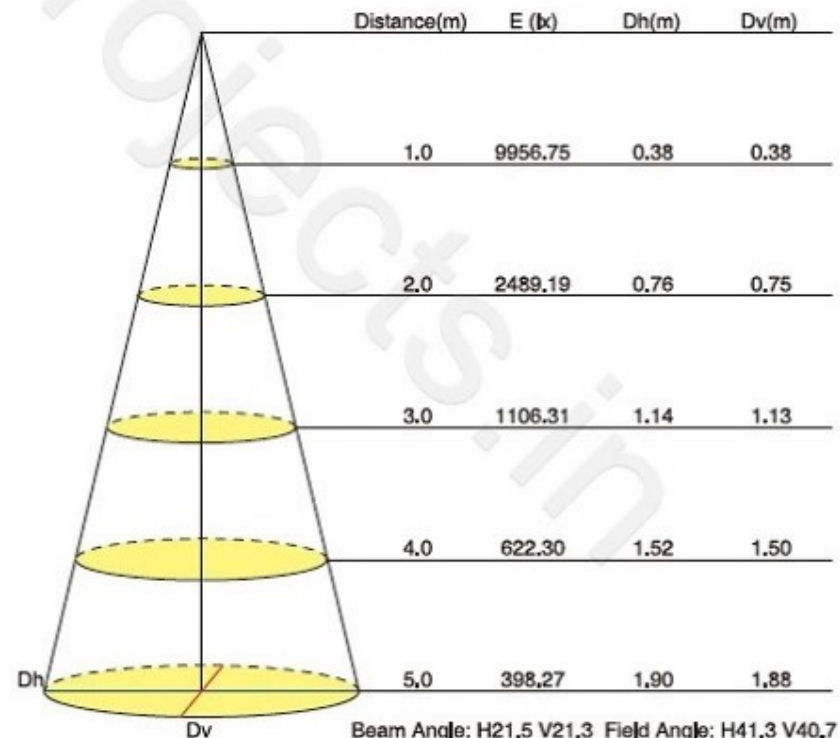

1103G

SL1103M

1103M

1103S

Specification

Product Code	1103SC-18	1103SB-18	1103SA-18
LED Brand	CREE XP-G3	CREE	CREE
LED Quantity	18pcs	18pcs	18pcs
Rated Power	45W	30W	21W
Input Voltage	AC100-240V	DC24V/AC100-240V	DC24V/AC100-240V
Frequency Range	50/60Hz	50/60Hz	50/60Hz
Color	Single	RGB/Single	RGB/Single
Beam Angle	5° 8° 12.5° 20° 30° 45° 60° 15X30° 10X60°		
Control Mode	CC	DMX512/CC	DMX512/CC
Life	50000H	50000H	50000H
Protection Grade	IP66	IP66	IP66
Ambient Temperature	-25°C ~ 50°C	-25°C ~ 50°C	-25°C ~ 50°C
Ambient Humidity	10% ~ 90%°	10% ~ 90%°	10% ~ 90%

Distribution Curve Flux (SBC Case)

1103SB-18

- C0-C180
- C90-C270
- G1

Flood Light Series

1103U

Specification

Product Code	1103UC-18	1103UB-18	1103UA-18
LED品牌 LED Brand	CREE XP-G3	CREE	CREE
LED数量 LED Quantity	18pcs	18pcs	18pcs
额定功率 Rated Power	45W	30W	21W
输入电压 Input Voltage	AC100-240V	DC24V/AC100-240V	DC24V/AC100-240V
频率 Frequency Range	50/60Hz	50/60Hz	50/60Hz
颜色 Color	Single	RGB/Single	RGB/Single
发光角度 Beam Angle	5° 8° 12.5° 20° 30° 45° 60° 15X30° 10X60°		
控制方式 Control Mode	CC	DMX512/CC	DMX512/CC
使用寿命 Life	50000H	50000H	50000H
防护等级 Protection Grade	IP66	IP66	IP66
环境温度 Ambient Temperature	- 25℃ ~ 50℃	- 25℃ ~ 50℃	- 25℃ ~ 50℃
环境湿度 Ambient Humidity	10% ~ 90%°	10% ~ 90%°	10% ~ 90%

Distribution Curve Flux (SBC Case)

1103UB-18

1103X

$\text{Ø}165$

1103F

Specification

Product Code	1103FC-18	1103FB-18	1103FA-18
LED Brand	CREE XP-G3	CREE	CREE
LED Quantity	18pcs	18pcs	18pcs
Rated Power	45W	30W	21W
Input Voltage	AC100-240V	DC24V/AC100-240V	DC24V/AC100-240V
Frequency Range	50/60Hz	50/60Hz	50/60Hz
Color	Single	RGB/Single	RGB/Single
Beam Angle	5° 8° 12.5° 20° 30° 45° 60° 15X30° 10X60°		
Control Mode	CC	CC	CC
Life	50000H	50000H	50000H
Protection Grade	IP66	IP66	IP66
Ambient Temperature	-25°C ~ 50°C	-25°C ~ 50°C	-25°C ~ 50°C
Ambient Humidity	10% ~ 90%	10% ~ 90%	10% ~ 90%