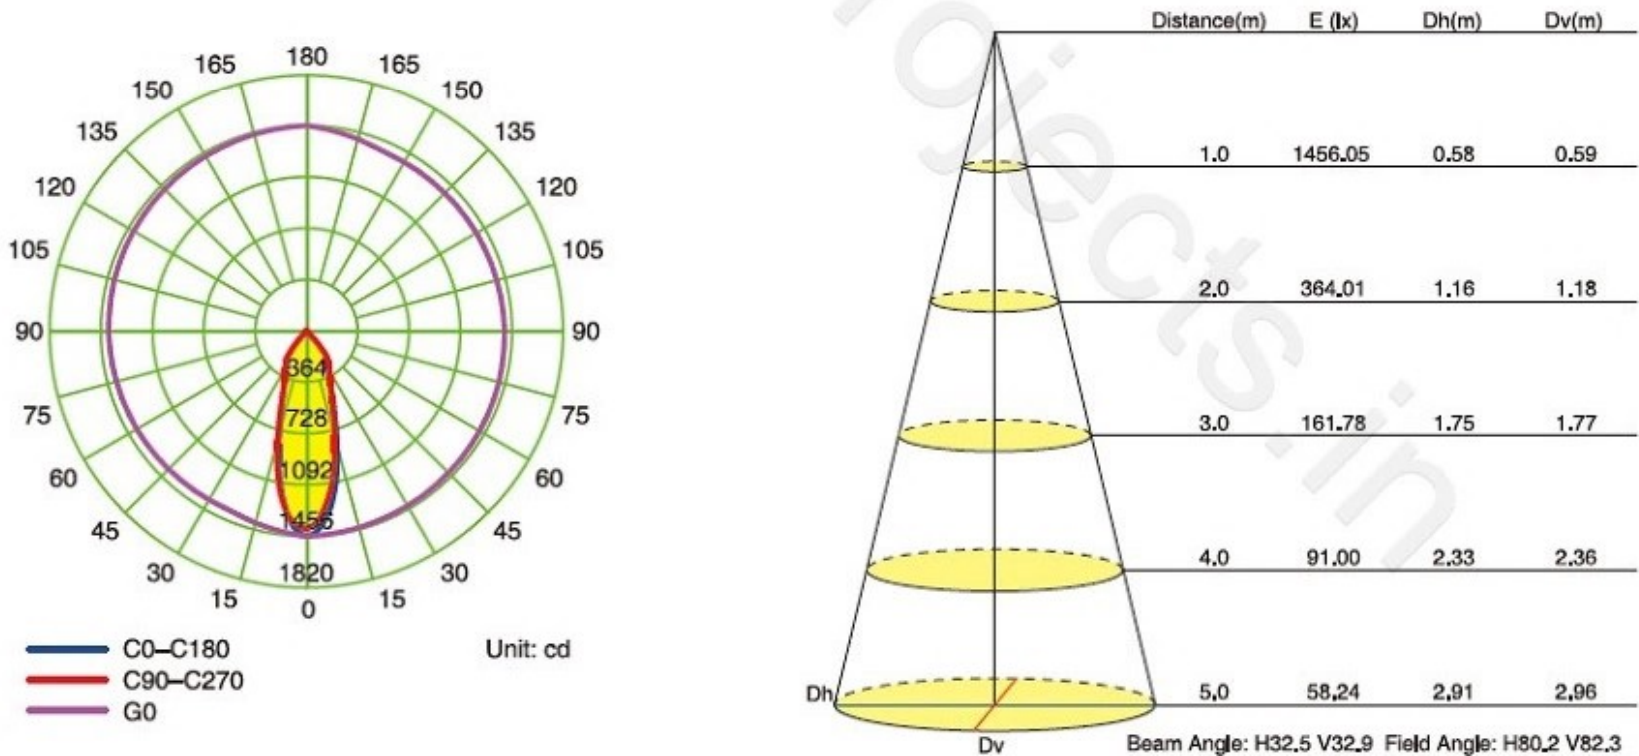

Specification

Product Code	1105SC-3	1105SB-3	1105SA-3	1105S-C10
LED Brand	CREE	CREE	CREE	CREE
LED Quantity	3pcs	3pcs	3pcs	1pc
Rated Power	8W	6W	3.5W	10W
Input Voltage	AC100-240V	AC100-240V	AC100-240V	AC100-240V
Frequency Range	50/60Hz	50/60Hz	50/60Hz	50/60Hz
Color	Single	Single	Single	Single
Beam Angle	5° 8° 12.5° 20° 30° 45° 60° 15X30° 10X60°			25°
Control Mode	CC	CC	CC	CC
Life	50000H	50000H	50000H	50000H
Protection Grade	IP66	IP66	IP66	IP66
Ambient Temperature	- 25°C ~ 50°C	- 25°C ~ 50°C	- 25°C ~ 50°C	- 25°C ~ 50°C
Ambient Humidity	10% ~ 90%	10% ~ 90%	10% ~ 90%	10% ~ 90%

Distribution Curve Flux (SBC Case)

1105S-C10