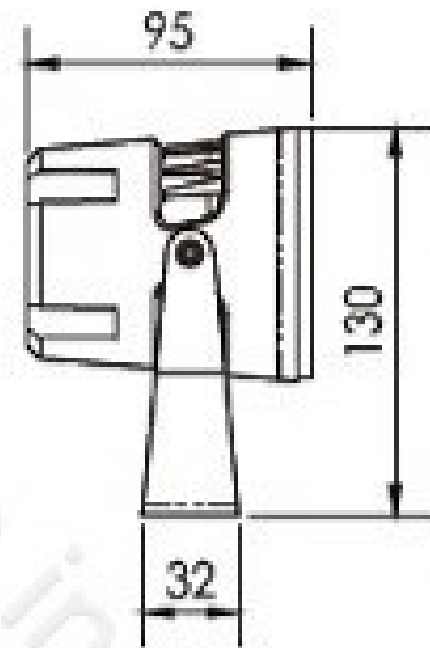

Distribution Curve Flux (SBC Case)

1105S-C10

Flood Light Series
1105U

Specification

Product Code	1105UC-3	1105UB-3	1105UA-3	1105U-C10
LED Brand	CREE	CREE	CREE	CREE
LED Quantity	3pcs	3pcs	3pcs	1pc
Rated Power	8W	6W	3,5W	10W
Input Voltage	DC12V/AC100-240V	DC12V/AC100-240V	DC12V/AC100-240V	DC12V/AC100-240V
Frequency Range	50/60Hz	50/60Hz	50/60Hz	50/60Hz
Color	RGB/Single	RGB/Single	RGB/Single	Single
Beam Angle	5° 8° 12.5° 20° 30° 45° 60° 15X30° 10X60°			25°
Control Mode	DMX512/CC	DMX512/CC	DMX512/CC	DMX512/CC
Life	50000H	50000H	50000H	50000H
Protection Grade	IP66	IP66	IP66	IP66
Ambient Temperature	- 25°C ~ 50°C	- 25°C ~ 50°C	- 25°C ~ 50°C	- 25°C ~ 50°C
Ambient Humidity	10% ~ 90%	10% ~ 90%	10% ~ 90%	10% ~ 90%