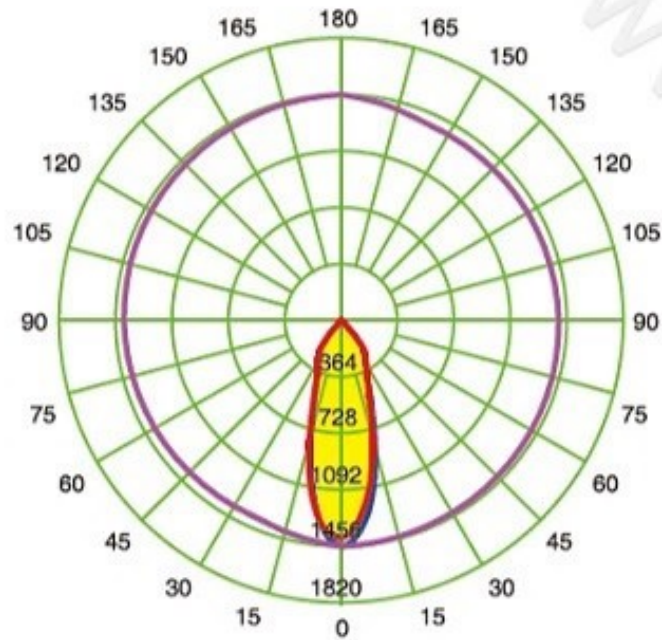

Specification

Product Code	1105FC-3	1105FB-3	1105FA-3	1105F-C10
LED Brand	CREE	CREE	CREE	CREE
LED Quantity	3pcs	3pcs	3pcs	1pc
Rated Power	8W	6W	3.5W	10W
Input Voltage	AC100-240V	AC100-240V	AC100-240V	AC100-240V
Frequency Range	50/60Hz	50/60Hz	50/60Hz	50/60Hz
Color	Single	Single	Single	Single
Beam Angle	5° 8° 12.5° 20° 30° 45° 60° 15X30° 10X60°			25°
Control Mode	CC	CC	CC	CC
Life	50000H	50000H	50000H	50000H
Protection Grade	IP66	IP66	IP66	IP66
Ambient Temperature	- 25°C ~ 50°C	- 25°C ~ 50°C	- 25°C ~ 50°C	- 25°C ~ 50°C
Ambient Humidity	10% ~ 90%	10% ~ 90%	10% ~ 90%	10% ~ 90%

Distribution Curve Flux (SBC Case)

1105F-C10

- C0-C180
- C90-C270
- G0

Unit: cd

Flood Light Series

1105F

1105S

elects.in

Specification

Product Code	1105SC-3	1105SB-3	1105SA-3	1105S-C10
LED Brand	CREE	CREE	CREE	CREE
LED Quantity	3pcs	3pcs	3pcs	1pc
Rated Power	8W	6W	3.5W	10W
Input Voltage	AC100-240V	AC100-240V	AC100-240V	AC100-240V
Frequency Range	50/60Hz	50/60Hz	50/60Hz	50/60Hz
Color	Single	Single	Single	Single
Beam Angle	5° 8° 12.5° 20° 30° 45° 60° 15X30° 10X60°			25°
Control Mode	CC	CC	CC	CC
Life	50000H	50000H	50000H	50000H
Protection Grade	IP66	IP66	IP66	IP66
Ambient Temperature	- 25°C ~ 50°C	- 25°C ~ 50°C	- 25°C ~ 50°C	- 25°C ~ 50°C
Ambient Humidity	10% ~ 90%	10% ~ 90%	10% ~ 90%	10% ~ 90%