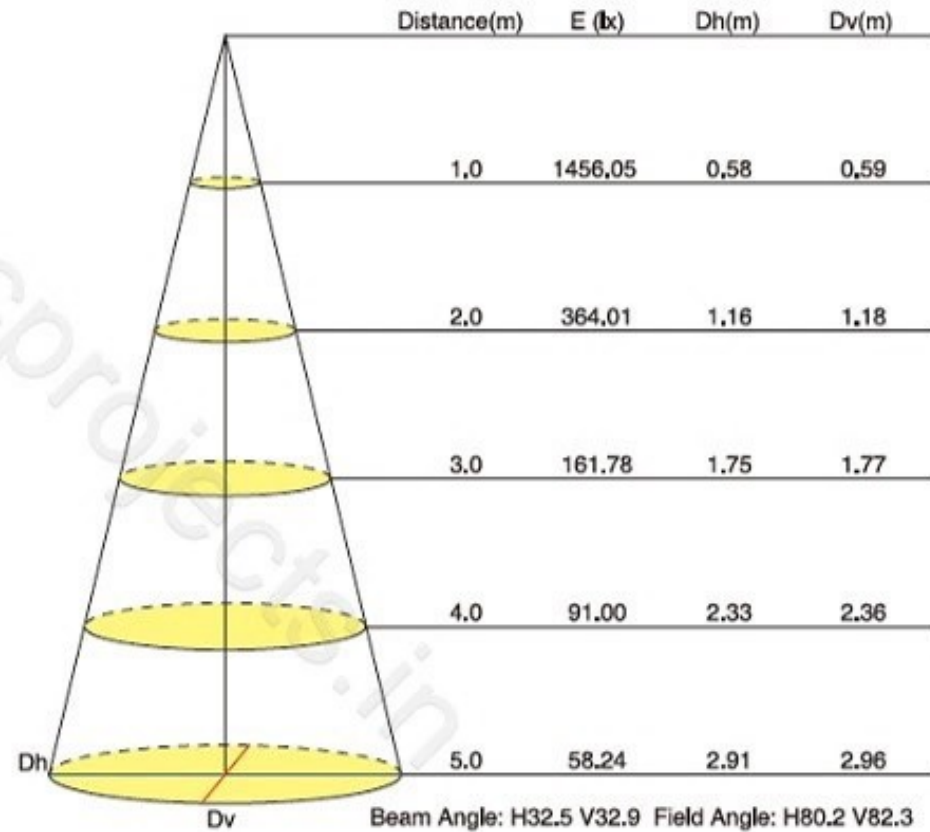

Distribution Curve Flux (SBC Case)

1105F-C10

- C0-C180
- C90-C270
- G0

Unit: cd