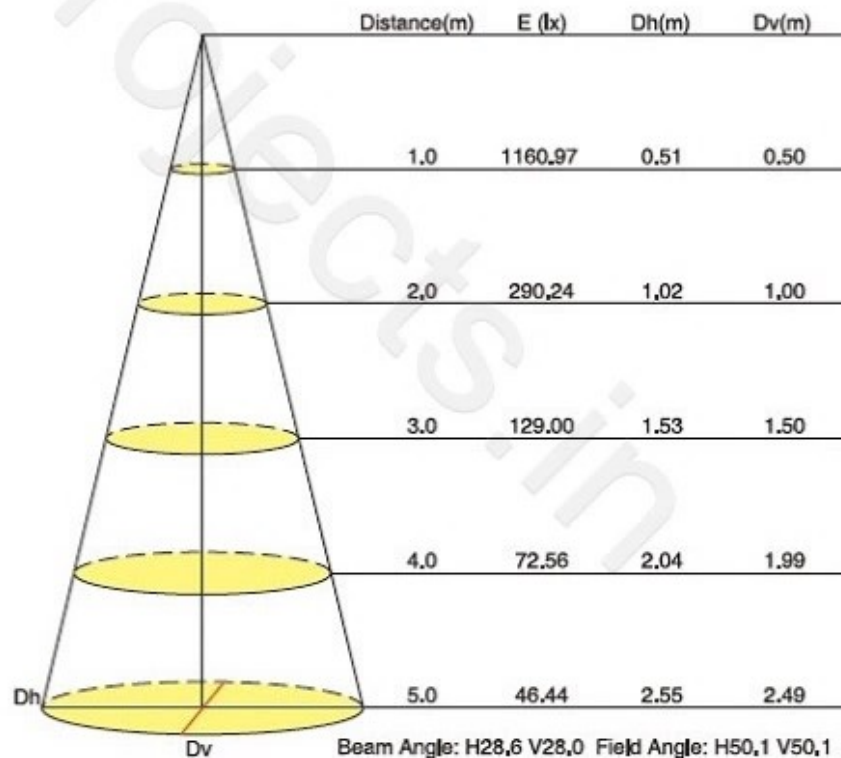

Beam Angle: H28,6 V28,0 Field Angle: H50,1 V50,1