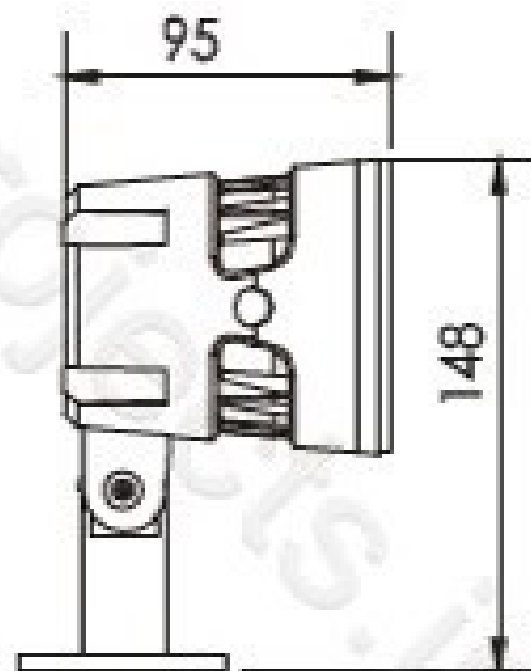

Specification

Product Code	1105FC-3	1105FB-3	1105FA-3	1105F-C10
LED Brand	CREE	CREE	CREE	CREE
LED Quantity	3pcs	3pcs	3pcs	1pc
Rated Power	8W	6W	3.5W	10W
Input Voltage	AC100-240V	AC100-240V	AC100-240V	AC100-240V
Frequency Range	50/60Hz	50/60Hz	50/60Hz	50/60Hz
Color	Single	Single	Single	Single
Beam Angle	5° 8° 12.5° 20° 30° 45° 60° 15X30° 10X60°			25°
Control Mode	CC	CC	CC	CC
Life	50000H	50000H	50000H	50000H
Protection Grade	IP66	IP66	IP66	IP66
Ambient Temperature	- 25°C ~ 50°C	- 25°C ~ 50°C	- 25°C ~ 50°C	- 25°C ~ 50°C
Ambient Humidity	10% ~ 90%	10% ~ 90%	10% ~ 90%	10% ~ 90%

Distribution Curve Flux (SBC Case)

1105F-C10

- C0-C180
- C90-C270
- G0

Unit: cd

Flood Light Series

1105F

1105S

elects.in

Specification

Product Code	1105SC-3	1105SB-3	1105SA-3	1105S-C10
LED Brand	CREE	CREE	CREE	CREE
LED Quantity	3pcs	3pcs	3pcs	1pc
Rated Power	8W	6W	3.5W	10W
Input Voltage	AC100-240V	AC100-240V	AC100-240V	AC100-240V
Frequency Range	50/60Hz	50/60Hz	50/60Hz	50/60Hz
Color	Single	Single	Single	Single
Beam Angle	5° 8° 12.5° 20° 30° 45° 60° 15X30° 10X60°			25°
Control Mode	CC	CC	CC	CC
Life	50000H	50000H	50000H	50000H
Protection Grade	IP66	IP66	IP66	IP66
Ambient Temperature	- 25°C ~ 50°C	- 25°C ~ 50°C	- 25°C ~ 50°C	- 25°C ~ 50°C
Ambient Humidity	10% ~ 90%	10% ~ 90%	10% ~ 90%	10% ~ 90%