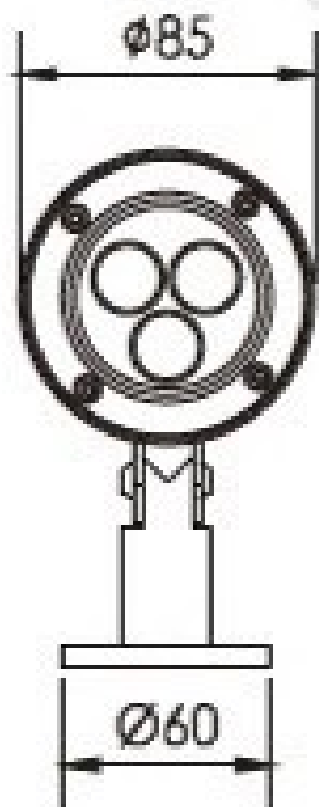

Specification

Product Code	1105FC-3	1105FB-3	1105FA-3	1105F-C10
LED Brand	CREE	CREE	CREE	CREE
LED Quantity	3pcs	3pcs	3pcs	1pc
Rated Power	8W	6W	3.5W	10W
Input Voltage	AC100-240V	AC100-240V	AC100-240V	AC100-240V
Frequency Range	50/60Hz	50/60Hz	50/60Hz	50/60Hz
Color	Single	Single	Single	Single
Beam Angle	5° 8° 12.5° 20° 30° 45° 60° 15X30° 10X60°			25°
Control Mode	CC	CC	CC	CC
Life	50000H	50000H	50000H	50000H
Protection Grade	IP66	IP66	IP66	IP66
Ambient Temperature	- 25°C ~ 50°C	- 25°C ~ 50°C	- 25°C ~ 50°C	- 25°C ~ 50°C
Ambient Humidity	10% ~ 90%	10% ~ 90%	10% ~ 90%	10% ~ 90%

Distribution Curve Flux (SBC Case)

1105F-C10

- C0-C180
- C90-C270
- G0

Unit: cd

Flood Light Series

1105F

1105S

elects.in

Specification

Product Code	1105SC-3	1105SB-3	1105SA-3	1105S-C10
LED Brand	CREE	CREE	CREE	CREE
LED Quantity	3pcs	3pcs	3pcs	1pc
Rated Power	8W	6W	3.5W	10W
Input Voltage	AC100-240V	AC100-240V	AC100-240V	AC100-240V
Frequency Range	50/60Hz	50/60Hz	50/60Hz	50/60Hz
Color	Single	Single	Single	Single
Beam Angle	5° 8° 12.5° 20° 30° 45° 60° 15X30° 10X60°			25°
Control Mode	CC	CC	CC	CC
Life	50000H	50000H	50000H	50000H
Protection Grade	IP66	IP66	IP66	IP66
Ambient Temperature	- 25°C ~ 50°C	- 25°C ~ 50°C	- 25°C ~ 50°C	- 25°C ~ 50°C
Ambient Humidity	10% ~ 90%	10% ~ 90%	10% ~ 90%	10% ~ 90%