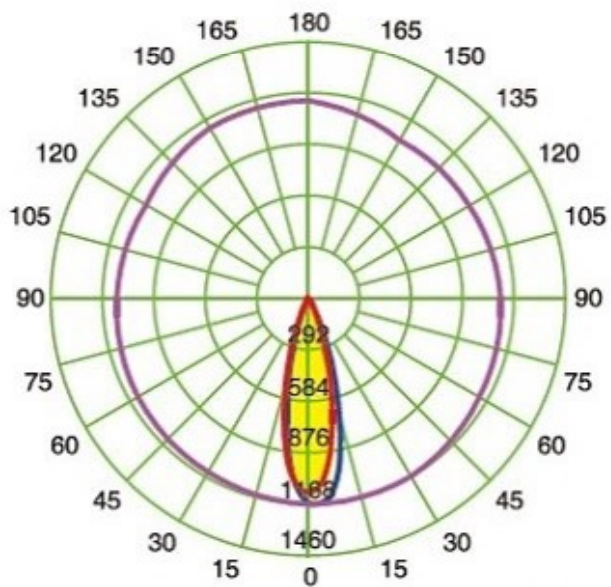

Specification

Product Code	1105UC-3	1105UB-3	1105UA-3	1105U-C10
LED Brand	CREE	CREE	CREE	CREE
LED Quantity	3pcs	3pcs	3pcs	1pc
Rated Power	8W	6W	3,5W	10W
Input Voltage	DC12V/AC100-240V	DC12V/AC100-240V	DC12V/AC100-240V	DC12V/AC100-240V
Frequency Range	50/60Hz	50/60Hz	50/60Hz	50/60Hz
Color	RGB/Single	RGB/Single	RGB/Single	Single
Beam Angle	5° 8° 12.5° 20° 30° 45° 60° 15X30° 10X60°			25°
Control Mode	DMX512/CC	DMX512/CC	DMX512/CC	DMX512/CC
Life	50000H	50000H	50000H	50000H
Protection Grade	IP66	IP66	IP66	IP66
Ambient Temperature	- 25°C ~ 50°C	- 25°C ~ 50°C	- 25°C ~ 50°C	- 25°C ~ 50°C
Ambient Humidity	10% ~ 90%	10% ~ 90%	10% ~ 90%	10% ~ 90%

Distribution Curve Flux (SBC Case)

1105UB-3

- C0-C180
- C90-C270
- G2

Unit: cd