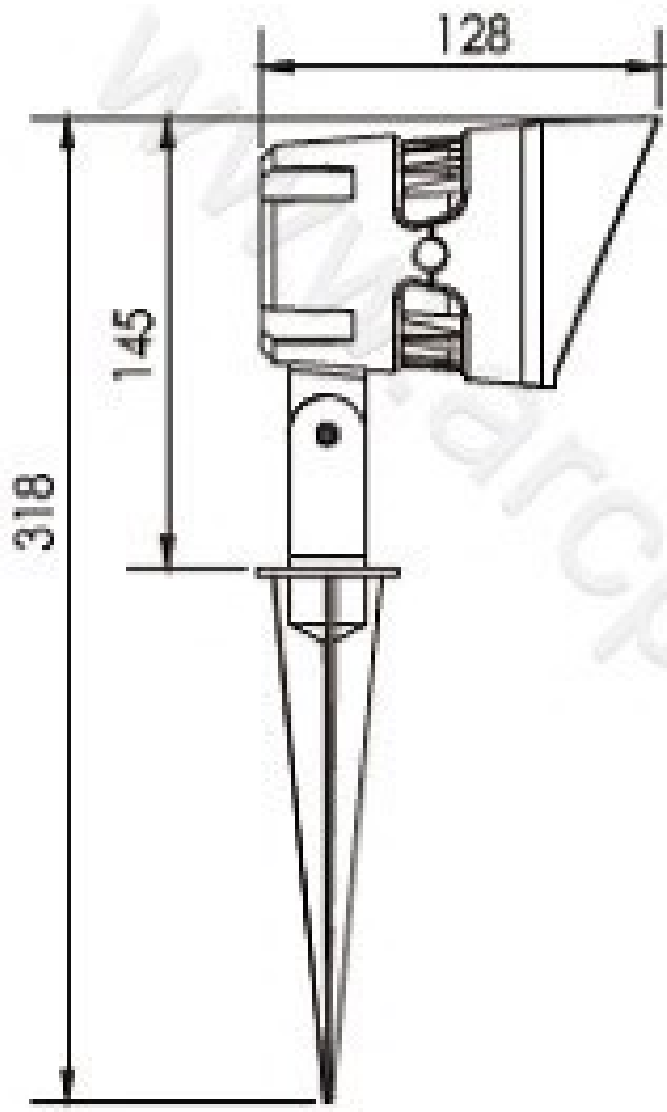

Flood Light Series
1105U