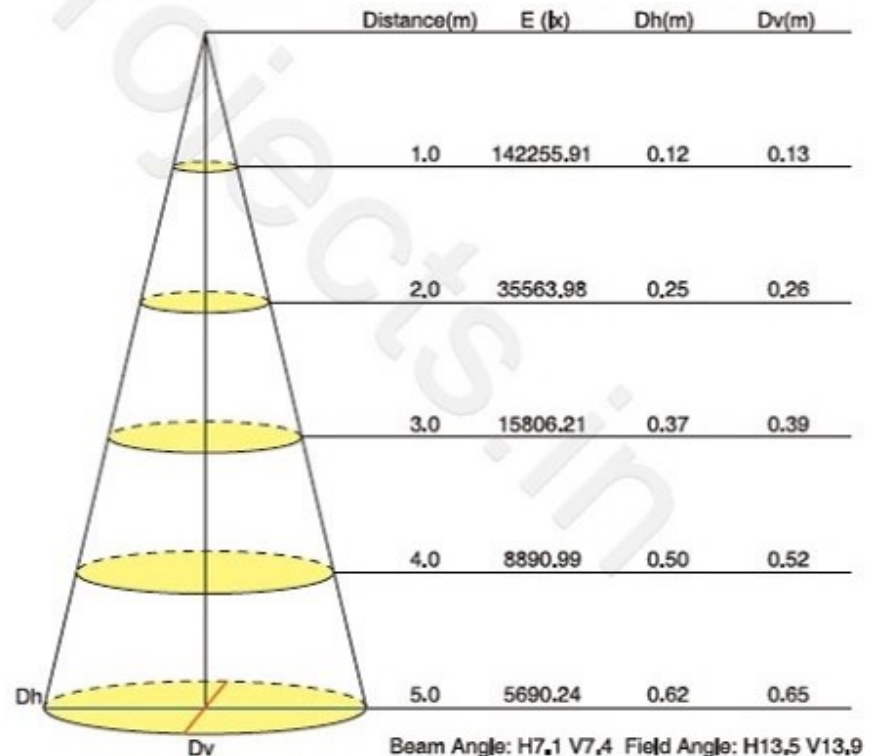

1102F

Specification

Product Code	1102FD-36	1102FC-36	1102FB-36	1102FC-24
Led Brand	CREE	CREE	CREE	CREE
Led Quantity	36pcs	36pcs	36pcs	24pcs
Rated Power	105W	86W	60W	50W
Input Voltage	AC100-240V	AC100-240V		AC100-240V
Frequency Range	50/60Hz	50/60Hz	50/60Hz	50/60Hz
Color	Single	Single	Single	Single
Beam Angle	5° 8° 12.5° 20° 30° 45° 60° 15X30° 10X60°			
Control Mode	CC	CC	CC	CC
Life	50000H	50000H	50000H	50000H
Protection Grade	IP66	IP66	IP66	IP66
Ambient Temperature	-25℃~50℃	-25℃~50℃	-25℃~50℃	-25℃~50℃
Ambient Humidity	10%~90%	10%~90%	10%~90%	10%~90%

1102G

1102M

1102S

Flood Light Series

1102U

Specification

Product Code	.1102UD-36	1102UC-36	1102UB-36	.1102UC-24
Led Brand	CREE XP-G3	CREE	CREE	CREE
Led Quantity	36pcs	36pcs	36pcs	24pcs
Rared Power	105W	86W	60W	50W
Input Voltage	AC100-240V	DC24V/AC100-240V		DC36V/AC100-240V
Frequency Range	50/60Hz	50/60Hz	50/60Hz	50/60Hz
Color	Single	RGB/Single	RGB/Single	RGB/Single
Beam Angle	5° 8° 12.5° 20° 30° 45° 60° 15X30° 10X60°			
Control Mode	CC	CC/DALI/0-10V	DMX512/RDM	DMX512/RDM
Life	50000H	50000H	50000H	50000H
Protection Grade	IP66	IP66	IP66	IP66
Ambient Temperature	-25℃~50℃	-25℃~50℃	-25℃~50℃	-25℃~50℃
Ambient Humidity	10%~90%	10%~90%	10%~90%	10%~90%

Distribution Curve Flux (SBC Case)

1102UC-36

1102X