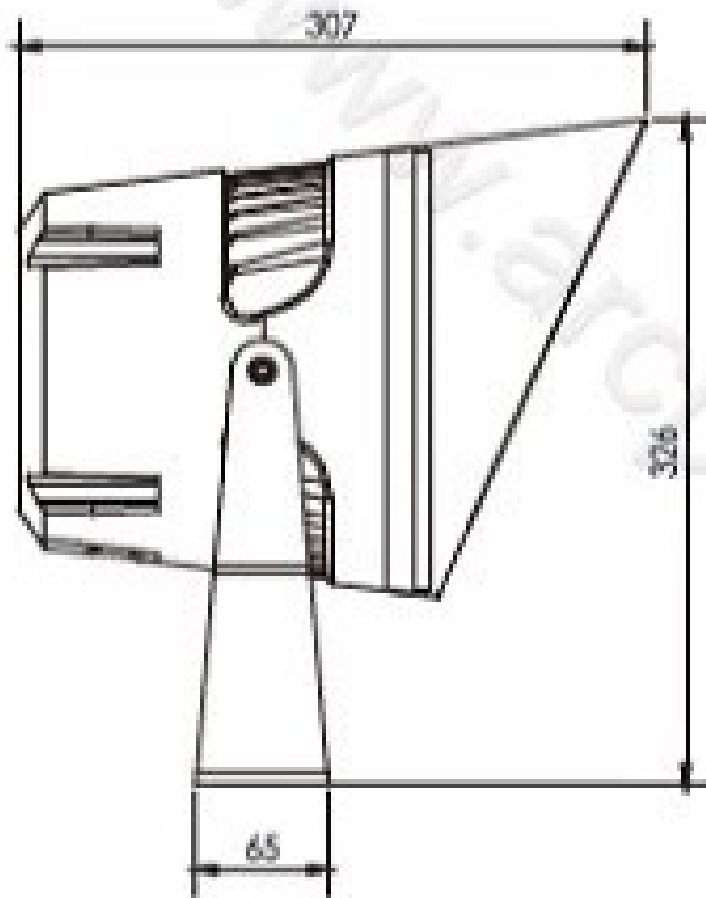

1102F

Specification

Product Code	1102FD-36	1102FC-36	1102FB-36	1102FC-24
Led Brand	CREE	CREE	CREE	CREE
Led Quantity	36pcs	36pcs	36pcs	24pcs
Rated Power	105W	86W	60W	50W
Input Voltage	AC100-240V	AC100-240V		AC100-240V
Frequency Range	50/60Hz	50/60Hz	50/60Hz	50/60Hz
Color	Single	Single	Single	Single
Beam Angle	5° 8° 12.5° 20° 30° 45° 60° 15X30° 10X60°			
Control Mode	CC	CC	CC	CC
Life	50000H	50000H	50000H	50000H
Protection Grade	IP66	IP66	IP66	IP66
Ambient Temperature	-25℃~50℃	-25℃~50℃	-25℃~50℃	-25℃~50℃
Ambient Humidity	10%~90%	10%~90%	10%~90%	10%~90%

1102G

1102M

1102S

Flood Light Series

1102U

Specification

Product Code	.1102UD-36	1102UC-36	1102UB-36	.1102UC-24
Led Brand	CREE XP-G3	CREE	CREE	CREE
Led Quantity	36pcs	36pcs	36pcs	24pcs
Rared Power	105W	86W	60W	50W
Input Voltage	AC100-240V	DC24V/AC100-240V		DC36V/AC100-240V
Frequency Range	50/60Hz	50/60Hz	50/60Hz	50/60Hz
Color	Single	RGB/Single	RGB/Single	RGB/Single
Beam Angle	5° 8° 12.5° 20° 30° 45° 60° 15X30° 10X60°			
Control Mode	CC	CC/DALI/0-10V	DMX512/RDM	DMX512/RDM
Life	50000H	50000H	50000H	50000H
Protection Grade	IP66	IP66	IP66	IP66
Ambient Temperature	-25℃~50℃	-25℃~50℃	-25℃~50℃	-25℃~50℃
Ambient Humidity	10%~90%	10%~90%	10%~90%	10%~90%

Distribution Curve Flux (SBC Case)

1102UC-36

1102X