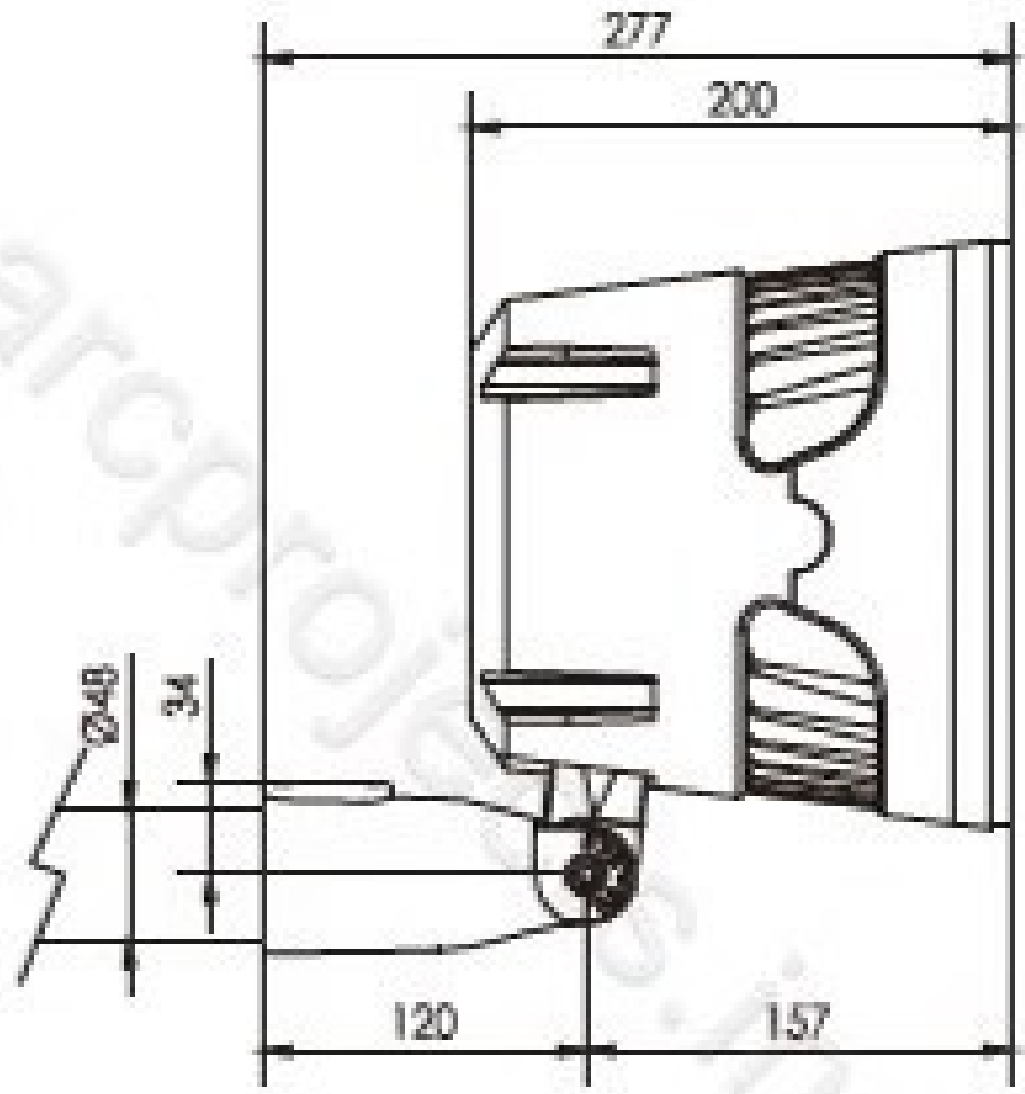

1102F

Specification

Product Code	1102FD-36	1102FC-36	1102FB-36	1102FC-24
Led Brand	CREE	CREE	CREE	CREE
Led Quantity	36pcs	36pcs	36pcs	24pcs
Rated Power	105W	86W	60W	50W
Input Voltage	AC100-240V	AC100-240V		AC100-240V
Frequency Range	50/60Hz	50/60Hz	50/60Hz	50/60Hz
Color	Single	Single	Single	Single
Beam Angle	5° 8° 12.5° 20° 30° 45° 60° 15X30° 10X60°			
Control Mode	CC	CC	CC	CC
Life	50000H	50000H	50000H	50000H
Protection Grade	IP66	IP66	IP66	IP66
Ambient Temperature	-25℃~50℃	-25℃~50℃	-25℃~50℃	-25℃~50℃
Ambient Humidity	10%~90%	10%~90%	10%~90%	10%~90%

1102G

1102M

1102S

Flood Light Series

1102U

Specification

Product Code	.1102UD-36	1102UC-36	1102UB-36	.1102UC-24
Led Brand	CREE XP-G3	CREE	CREE	CREE
Led Quantity	36pcs	36pcs	36pcs	24pcs
Rared Power	105W	86W	60W	50W
Input Voltage	AC100-240V	DC24V/AC100-240V		DC36V/AC100-240V
Frequency Range	50/60Hz	50/60Hz	50/60Hz	50/60Hz
Color	Single	RGB/Single	RGB/Single	RGB/Single
Beam Angle	5° 8° 12.5° 20° 30° 45° 60° 15X30° 10X60°			
Control Mode	CC	CC/DALI/0-10V	DMX512/RDM	DMX512/RDM
Life	50000H	50000H	50000H	50000H
Protection Grade	IP66	IP66	IP66	IP66
Ambient Temperature	-25℃~50℃	-25℃~50℃	-25℃~50℃	-25℃~50℃
Ambient Humidity	10%~90%	10%~90%	10%~90%	10%~90%

Distribution Curve Flux (SBC Case)

1102UC-36

1102X