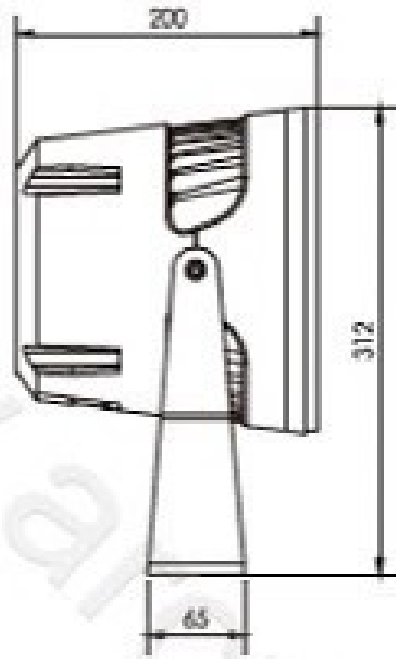

1102F

Specification

Product Code	1102FD-36	1102FC-36	1102FB-36	1102FC-24
Led Brand	CREE	CREE	CREE	CREE
Led Quantity	36pcs	36pcs	36pcs	24pcs
Rated Power	105W	86W	60W	50W
Input Voltage	AC100-240V	AC100-240V		AC100-240V
Frequency Range	50/60Hz	50/60Hz	50/60Hz	50/60Hz
Color	Single	Single	Single	Single
Beam Angle	5° 8° 12.5° 20° 30° 45° 60° 15X30° 10X60°			
Control Mode	CC	CC	CC	CC
Life	50000H	50000H	50000H	50000H
Protection Grade	IP66	IP66	IP66	IP66
Ambient Temperature	-25℃~50℃	-25℃~50℃	-25℃~50℃	-25℃~50℃
Ambient Humidity	10%~90%	10%~90%	10%~90%	10%~90%

1102G

1102M

1102S

Flood Light Series

1102U

Specification

Product Code	.1102UD-36	1102UC-36	1102UB-36	.1102UC-24
Led Brand	CREE XP-G3	CREE	CREE	CREE
Led Quantity	36pcs	36pcs	36pcs	24pcs
Rared Power	105W	86W	60W	50W
Input Voltage	AC100-240V	DC24V/AC100-240V		DC36V/AC100-240V
Frequency Range	50/60Hz	50/60Hz	50/60Hz	50/60Hz
Color	Single	RGB/Single	RGB/Single	RGB/Single
Beam Angle	5° 8° 12.5° 20° 30° 45° 60° 15X30° 10X60°			
Control Mode	CC	CC/DALI/0-10V	DMX512/RDM	DMX512/RDM
Life	50000H	50000H	50000H	50000H
Protection Grade	IP66	IP66	IP66	IP66
Ambient Temperature	-25℃~50℃	-25℃~50℃	-25℃~50℃	-25℃~50℃
Ambient Humidity	10%~90%	10%~90%	10%~90%	10%~90%

Distribution Curve Flux (SBC Case)

1102UC-36

1102X