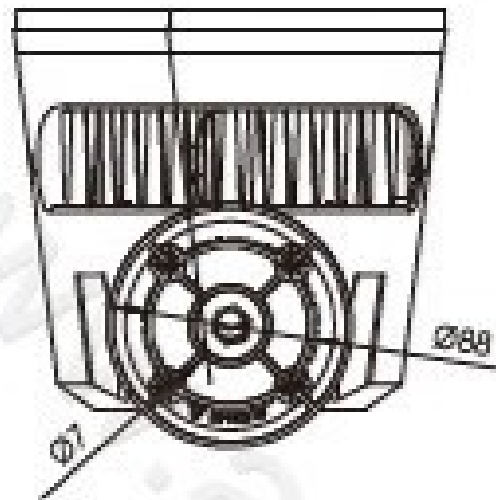

1102F

Specification

Product Code	1102FD-36	1102FC-36	1102FB-36	1102FC-24
Led Brand	CREE	CREE	CREE	CREE
Led Quantity	36pcs	36pcs	36pcs	24pcs
Rated Power	105W	86W	60W	50W
Input Voltage	AC100-240V	AC100-240V		AC100-240V
Frequency Range	50/60Hz	50/60Hz	50/60Hz	50/60Hz
Color	Single	Single	Single	Single
Beam Angle	5° 8° 12.5° 20° 30° 45° 60° 15X30° 10X60°			
Control Mode	CC	CC	CC	CC
Life	50000H	50000H	50000H	50000H
Protection Grade	IP66	IP66	IP66	IP66
Ambient Temperature	-25℃~50℃	-25℃~50℃	-25℃~50℃	-25℃~50℃
Ambient Humidity	10%~90%	10%~90%	10%~90%	10%~90%

1102G

1102M

1102S

Flood Light Series

1102U

Specification

Product Code	.1102UD-36	1102UC-36	1102UB-36	.1102UC-24
Led Brand	CREE XP-G3	CREE	CREE	CREE
Led Quantity	36pcs	36pcs	36pcs	24pcs
Rared Power	105W	86W	60W	50W
Input Voltage	AC100-240V	DC24V/AC100-240V		DC36V/AC100-240V
Frequency Range	50/60Hz	50/60Hz	50/60Hz	50/60Hz
Color	Single	RGB/Single	RGB/Single	RGB/Single
Beam Angle	5° 8° 12.5° 20° 30° 45° 60° 15X30° 10X60°			
Control Mode	CC	CC/DALI/0-10V	DMX512/RDM	DMX512/RDM
Life	50000H	50000H	50000H	50000H
Protection Grade	IP66	IP66	IP66	IP66
Ambient Temperature	-25℃~50℃	-25℃~50℃	-25℃~50℃	-25℃~50℃
Ambient Humidity	10%~90%	10%~90%	10%~90%	10%~90%

Distribution Curve Flux (SBC Case)

1102UC-36

1102X