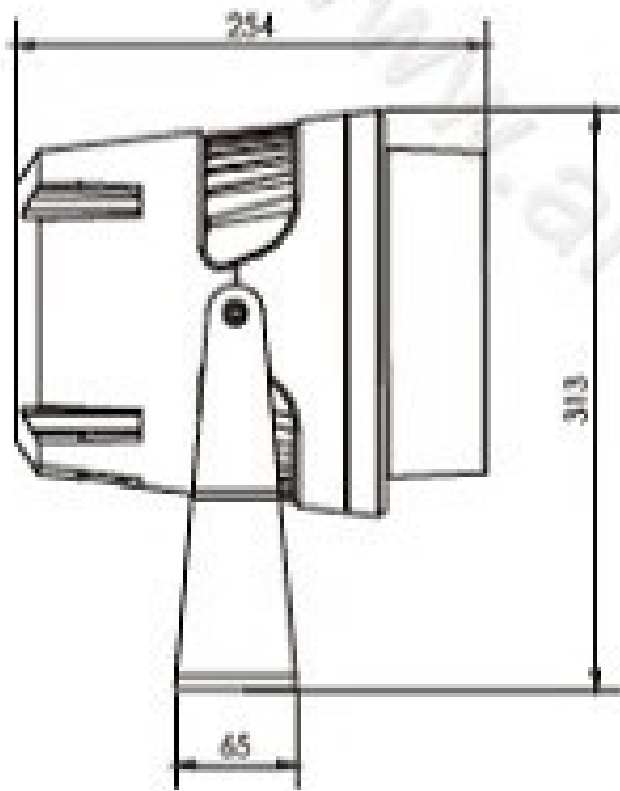

1102F

Specification

Product Code	1102FD-36	1102FC-36	1102FB-36	1102FC-24
Led Brand	CREE	CREE	CREE	CREE
Led Quantity	36pcs	36pcs	36pcs	24pcs
Rated Power	105W	86W	60W	50W
Input Voltage	AC100-240V	AC100-240V		AC100-240V
Frequency Range	50/60Hz	50/60Hz	50/60Hz	50/60Hz
Color	Single	Single	Single	Single
Beam Angle	5° 8° 12.5° 20° 30° 45° 60° 15X30° 10X60°			
Control Mode	CC	CC	CC	CC
Life	50000H	50000H	50000H	50000H
Protection Grade	IP66	IP66	IP66	IP66
Ambient Temperature	-25℃~50℃	-25℃~50℃	-25℃~50℃	-25℃~50℃
Ambient Humidity	10%~90%	10%~90%	10%~90%	10%~90%

1102G

1102M

1102S

Flood Light Series

1102U

Specification

Product Code	.1102UD-36	1102UC-36	1102UB-36	.1102UC-24
Led Brand	CREE XP-G3	CREE	CREE	CREE
Led Quantity	36pcs	36pcs	36pcs	24pcs
Rared Power	105W	86W	60W	50W
Input Voltage	AC100-240V	DC24V/AC100-240V		DC36V/AC100-240V
Frequency Range	50/60Hz	50/60Hz	50/60Hz	50/60Hz
Color	Single	RGB/Single	RGB/Single	RGB/Single
Beam Angle	5° 8° 12.5° 20° 30° 45° 60° 15X30° 10X60°			
Control Mode	CC	CC/DALI/0-10V	DMX512/RDM	DMX512/RDM
Life	50000H	50000H	50000H	50000H
Protection Grade	IP66	IP66	IP66	IP66
Ambient Temperature	-25℃~50℃	-25℃~50℃	-25℃~50℃	-25℃~50℃
Ambient Humidity	10%~90%	10%~90%	10%~90%	10%~90%

Distribution Curve Flux (SBC Case)

1102UC-36

1102X