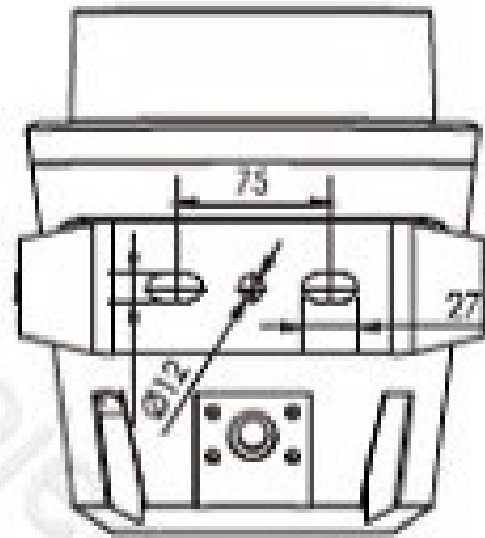

1102F

Specification

Product Code	1102FD-36	1102FC-36	1102FB-36	1102FC-24
Led Brand	CREE	CREE	CREE	CREE
Led Quantity	36pcs	36pcs	36pcs	24pcs
Rated Power	105W	86W	60W	50W
Input Voltage	AC100-240V	AC100-240V		AC100-240V
Frequency Range	50/60Hz	50/60Hz	50/60Hz	50/60Hz
Color	Single	Single	Single	Single
Beam Angle	5° 8° 12.5° 20° 30° 45° 60° 15X30° 10X60°			
Control Mode	CC	CC	CC	CC
Life	50000H	50000H	50000H	50000H
Protection Grade	IP66	IP66	IP66	IP66
Ambient Temperature	-25℃~50℃	-25℃~50℃	-25℃~50℃	-25℃~50℃
Ambient Humidity	10%~90%	10%~90%	10%~90%	10%~90%

1102G

1102M

1102S

Flood Light Series

1102U

Specification

Product Code	.1102UD-36	1102UC-36	1102UB-36	.1102UC-24
Led Brand	CREE XP-G3	CREE	CREE	CREE
Led Quantity	36pcs	36pcs	36pcs	24pcs
Rared Power	105W	86W	60W	50W
Input Voltage	AC100-240V	DC24V/AC100-240V		DC36V/AC100-240V
Frequency Range	50/60Hz	50/60Hz	50/60Hz	50/60Hz
Color	Single	RGB/Single	RGB/Single	RGB/Single
Beam Angle	5° 8° 12.5° 20° 30° 45° 60° 15X30° 10X60°			
Control Mode	CC	CC/DALI/0-10V	DMX512/RDM	DMX512/RDM
Life	50000H	50000H	50000H	50000H
Protection Grade	IP66	IP66	IP66	IP66
Ambient Temperature	-25℃~50℃	-25℃~50℃	-25℃~50℃	-25℃~50℃
Ambient Humidity	10%~90%	10%~90%	10%~90%	10%~90%

Distribution Curve Flux (SBC Case)

1102UC-36

1102X