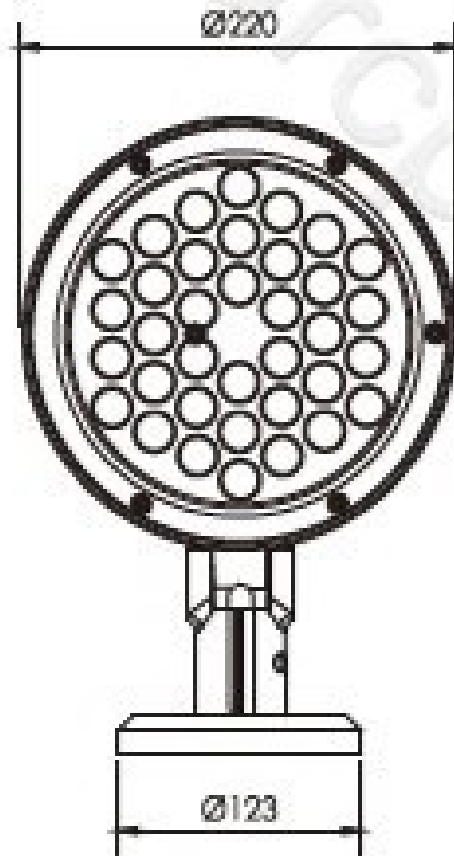

1102F

Specification

Product Code	1102FD-36	1102FC-36	1102FB-36	1102FC-24
Led Brand	CREE	CREE	CREE	CREE
Led Quantity	36pcs	36pcs	36pcs	24pcs
Rated Power	105W	86W	60W	50W
Input Voltage	AC100-240V	AC100-240V		AC100-240V
Frequency Range	50/60Hz	50/60Hz	50/60Hz	50/60Hz
Color	Single	Single	Single	Single
Beam Angle	5° 8° 12.5° 20° 30° 45° 60° 15X30° 10X60°			
Control Mode	CC	CC	CC	CC
Life	50000H	50000H	50000H	50000H
Protection Grade	IP66	IP66	IP66	IP66
Ambient Temperature	-25℃~50℃	-25℃~50℃	-25℃~50℃	-25℃~50℃
Ambient Humidity	10%~90%	10%~90%	10%~90%	10%~90%

1102G

1102M

1102S

Flood Light Series

1102U

Specification

Product Code	.1102UD-36	1102UC-36	1102UB-36	.1102UC-24
Led Brand	CREE XP-G3	CREE	CREE	CREE
Led Quantity	36pcs	36pcs	36pcs	24pcs
Rared Power	105W	86W	60W	50W
Input Voltage	AC100-240V	DC24V/AC100-240V		DC36V/AC100-240V
Frequency Range	50/60Hz	50/60Hz	50/60Hz	50/60Hz
Color	Single	RGB/Single	RGB/Single	RGB/Single
Beam Angle	5° 8° 12.5° 20° 30° 45° 60° 15X30° 10X60°			
Control Mode	CC	CC/DALI/0-10V	DMX512/RDM	DMX512/RDM
Life	50000H	50000H	50000H	50000H
Protection Grade	IP66	IP66	IP66	IP66
Ambient Temperature	-25℃~50℃	-25℃~50℃	-25℃~50℃	-25℃~50℃
Ambient Humidity	10%~90%	10%~90%	10%~90%	10%~90%

Distribution Curve Flux (SBC Case)

1102UC-36

1102X