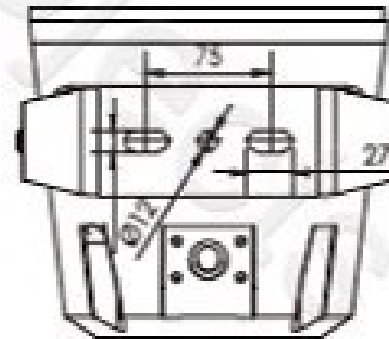

1102F

Specification

Product Code	1102FD-36	1102FC-36	1102FB-36	1102FC-24
Led Brand	CREE	CREE	CREE	CREE
Led Quantity	36pcs	36pcs	36pcs	24pcs
Rated Power	105W	86W	60W	50W
Input Voltage	AC100-240V	AC100-240V		AC100-240V
Frequency Range	50/60Hz	50/60Hz	50/60Hz	50/60Hz
Color	Single	Single	Single	Single
Beam Angle	5° 8° 12.5° 20° 30° 45° 60° 15X30° 10X60°			
Control Mode	CC	CC	CC	CC
Life	50000H	50000H	50000H	50000H
Protection Grade	IP66	IP66	IP66	IP66
Ambient Temperature	-25℃~50℃	-25℃~50℃	-25℃~50℃	-25℃~50℃
Ambient Humidity	10%~90%	10%~90%	10%~90%	10%~90%

1102G

1102M

1102S

Flood Light Series

1102U

Specification

Product Code	.1102UD-36	1102UC-36	1102UB-36	.1102UC-24
Led Brand	CREE XP-G3	CREE	CREE	CREE
Led Quantity	36pcs	36pcs	36pcs	24pcs
Rared Power	105W	86W	60W	50W
Input Voltage	AC100-240V	DC24V/AC100-240V		DC36V/AC100-240V
Frequency Range	50/60Hz	50/60Hz	50/60Hz	50/60Hz
Color	Single	RGB/Single	RGB/Single	RGB/Single
Beam Angle	5° 8° 12.5° 20° 30° 45° 60° 15X30° 10X60°			
Control Mode	CC	CC/DALI/0-10V	DMX512/RDM	DMX512/RDM
Life	50000H	50000H	50000H	50000H
Protection Grade	IP66	IP66	IP66	IP66
Ambient Temperature	-25℃~50℃	-25℃~50℃	-25℃~50℃	-25℃~50℃
Ambient Humidity	10%~90%	10%~90%	10%~90%	10%~90%

Distribution Curve Flux (SBC Case)

1102UC-36

1102X