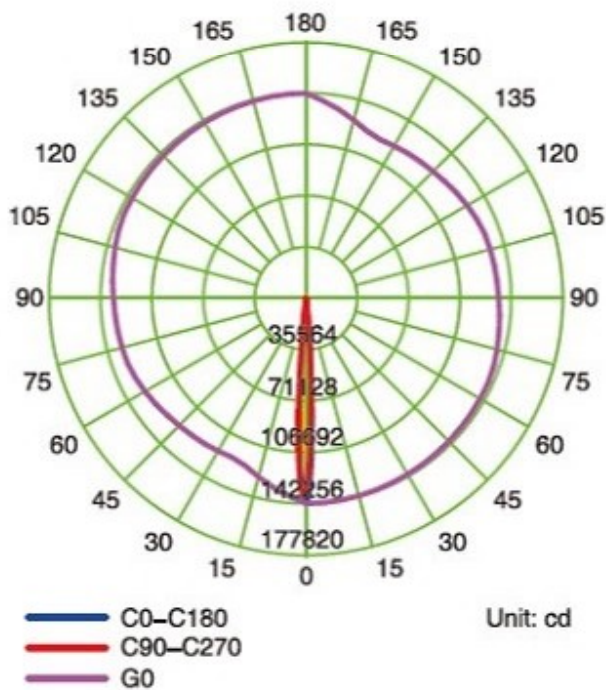

1102F

Specification

Product Code	1102FD-36	1102FC-36	1102FB-36	1102FC-24
Led Brand	CREE	CREE	CREE	CREE
Led Quantity	36pcs	36pcs	36pcs	24pcs
Rated Power	105W	86W	60W	50W
Input Voltage	AC100-240V	AC100-240V		AC100-240V
Frequency Range	50/60Hz	50/60Hz	50/60Hz	50/60Hz
Color	Single	Single	Single	Single
Beam Angle	5° 8° 12.5° 20° 30° 45° 60° 15X30° 10X60°			
Control Mode	CC	CC	CC	CC
Life	50000H	50000H	50000H	50000H
Protection Grade	IP66	IP66	IP66	IP66
Ambient Temperature	-25℃~50℃	-25℃~50℃	-25℃~50℃	-25℃~50℃
Ambient Humidity	10%~90%	10%~90%	10%~90%	10%~90%

1102G

1102M

1102S

Flood Light Series

1102U

Specification

Product Code	.1102UD-36	1102UC-36	1102UB-36	.1102UC-24
Led Brand	CREE XP-G3	CREE	CREE	CREE
Led Quantity	36pcs	36pcs	36pcs	24pcs
Rared Power	105W	86W	60W	50W
Input Voltage	AC100-240V	DC24V/AC100-240V		DC36V/AC100-240V
Frequency Range	50/60Hz	50/60Hz	50/60Hz	50/60Hz
Color	Single	RGB/Single	RGB/Single	RGB/Single
Beam Angle	5° 8° 12.5° 20° 30° 45° 60° 15X30° 10X60°			
Control Mode	CC	CC/DALI/0-10V	DMX512/RDM	DMX512/RDM
Life	50000H	50000H	50000H	50000H
Protection Grade	IP66	IP66	IP66	IP66
Ambient Temperature	-25℃~50℃	-25℃~50℃	-25℃~50℃	-25℃~50℃
Ambient Humidity	10%~90%	10%~90%	10%~90%	10%~90%

Distribution Curve Flux (SBC Case)

1102UC-36

1102X