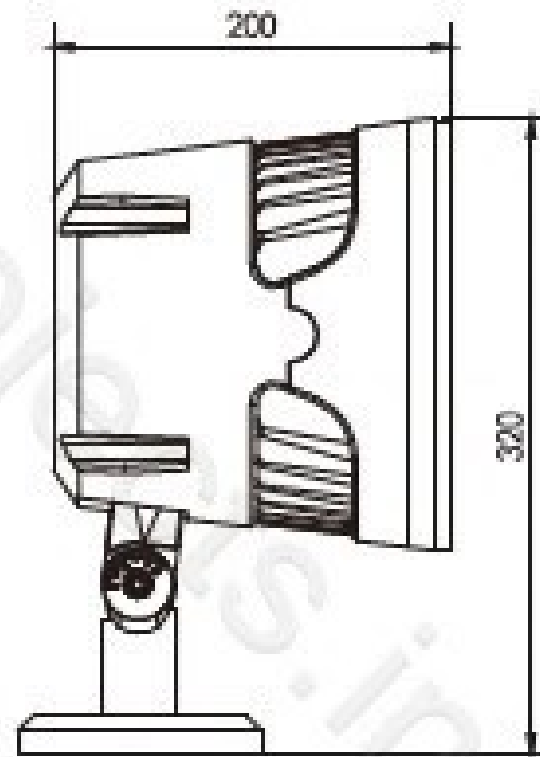

1102F

Specification

Product Code	1102FD-36	1102FC-36	1102FB-36	1102FC-24
Led Brand	CREE	CREE	CREE	CREE
Led Quantity	36pcs	36pcs	36pcs	24pcs
Rated Power	105W	86W	60W	50W
Input Voltage	AC100-240V	AC100-240V		AC100-240V
Frequency Range	50/60Hz	50/60Hz	50/60Hz	50/60Hz
Color	Single	Single	Single	Single
Beam Angle	5° 8° 12.5° 20° 30° 45° 60° 15X30° 10X60°			
Control Mode	CC	CC	CC	CC
Life	50000H	50000H	50000H	50000H
Protection Grade	IP66	IP66	IP66	IP66
Ambient Temperature	-25℃~50℃	-25℃~50℃	-25℃~50℃	-25℃~50℃
Ambient Humidity	10%~90%	10%~90%	10%~90%	10%~90%

1102G

1102M

1102S

Flood Light Series

1102U

Specification

Product Code	.1102UD-36	1102UC-36	1102UB-36	.1102UC-24
Led Brand	CREE XP-G3	CREE	CREE	CREE
Led Quantity	36pcs	36pcs	36pcs	24pcs
Rared Power	105W	86W	60W	50W
Input Voltage	AC100-240V	DC24V/AC100-240V		DC36V/AC100-240V
Frequency Range	50/60Hz	50/60Hz	50/60Hz	50/60Hz
Color	Single	RGB/Single	RGB/Single	RGB/Single
Beam Angle	5° 8° 12.5° 20° 30° 45° 60° 15X30° 10X60°			
Control Mode	CC	CC/DALI/0-10V	DMX512/RDM	DMX512/RDM
Life	50000H	50000H	50000H	50000H
Protection Grade	IP66	IP66	IP66	IP66
Ambient Temperature	-25℃~50℃	-25℃~50℃	-25℃~50℃	-25℃~50℃
Ambient Humidity	10%~90%	10%~90%	10%~90%	10%~90%

Distribution Curve Flux (SBC Case)

1102UC-36

1102X