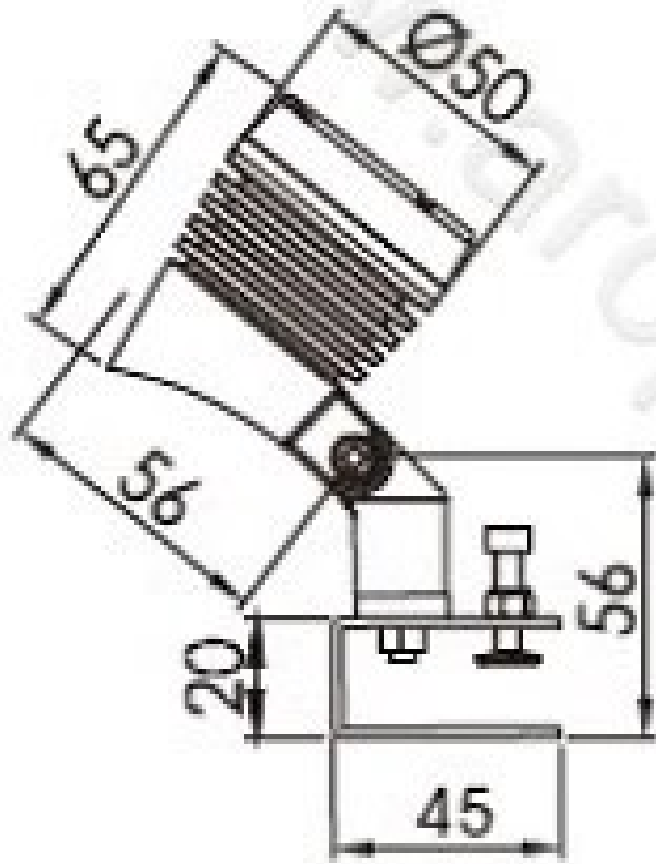

1127C

	SL1127CC-1	SL1
	CREE	CREE
	1pc	1pc
	3W	1.5W
	AC100-240V//DC24V	AC1
	50/60Hz	50/6
	Single	Single
	15° 28°	
	CC	CC
	50000H	5000
de	IP66	IP66
erature	- 25℃ ~ 50℃	- 25
dity	10% ~ 90%	10%

# Flood Light Series

1127F

	.1127FC-1	.1127FC-1
	CREE	CREE
	1pc	1pc
	3W	1.5W
	AC100-240V/DC24V	AC100-240V/DC24V
	50/60Hz	50/60Hz
	Single	Single
	15° 28°	
	CC	CC
	50000H	50000H
Grade	IP66	IP66
Temperature	- 25°C ~ 50°C	- 25°C ~ 50°C
Humidity	10% ~ 90%	10% ~ 90%