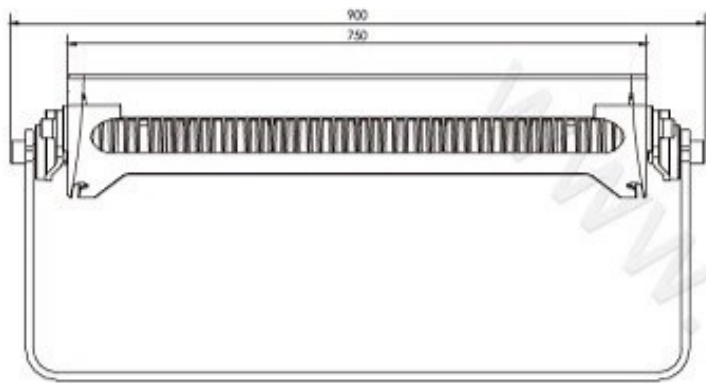

## Specification

Product Code	1272UD-180	1272UC-180	1272UF-80
Led Brand	CREE/LUMILEDS	CREE/LUMILEDS	CREE RGBW 4 in 1
Led Quantity	180pcs	180pcs ( 48R 48G 48B 36W )	80pcs
Rated Power	600W	420W	720W
Input Voltage	AC100-305V	AC100-305V	AC100-305V
Frequency Range	50/60Hz	50/60Hz	50/60Hz
Color	Single	RGBW/RGBA/Single	RGBW
Beam Range	2.6° 3.5° 12° 20° 30° 60° 10X70° 5X20°		8° 25° 10X45°
Control Mode	CC	DMX512/RDM/CC	DMX512/RDM
Life	50000H	50000H	50000H
Protection Grade	IP66	IP66	IP66
Ambient Temperature	-25℃~50℃	-25℃~50℃	-25℃~50℃
Ambient Humidity	10%~90%	10%~90%	10%~90%