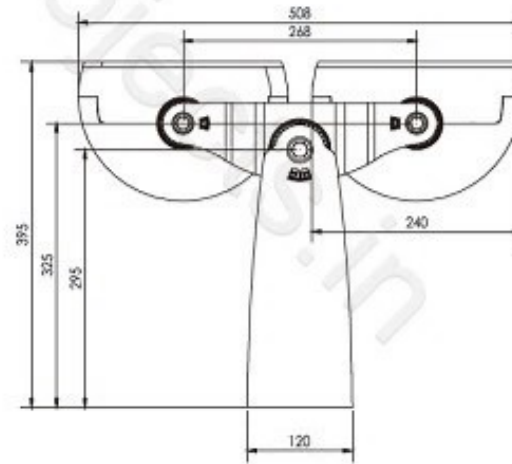

## Specification

Product Code	1272UD-180	1272UC-180	1272UF-80
Led Brand	CREE/LUMILEDS	CREE/LUMILEDS	CREE RGBW 4 in 1
Led Quantity	180pcs	180pcs ( 48R 48G 48B 36W )	80pcs
Rated Power	600W	420W	720W
Input Voltage	AC100-305V	AC100-305V	AC100-305V
Frequency Range	50/60Hz	50/60Hz	50/60Hz
Color	Single	RGBW/RGBA/Single	RGBW
Beam Range	2.6° 3.5° 12° 20° 30° 60° 10X70° 5X20°		8° 25° 10X45°
Control Mode	CC	DMX512/RDM/CC	DMX512/RDM
Life	50000H	50000H	50000H
Protection Grade	IP66	IP66	IP66
Ambient Temperature	-25℃~50℃	-25℃~50℃	-25℃~50℃
Ambient Humidity	10%~90%	10%~90%	10%~90%