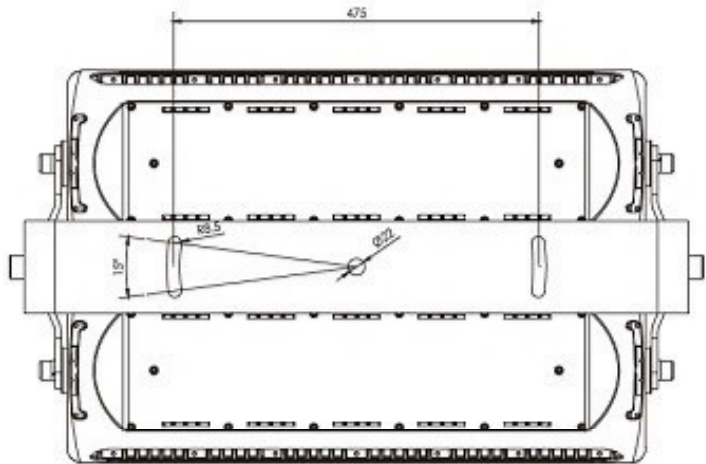

## Specification

Product Code	1272UD-180	1272UC-180	1272UF-80
Led Brand	CREE/LUMILEDS	CREE/LUMILEDS	CREE RGBW 4 in 1
Led Quantity	180pcs	180pcs ( 48R 48G 48B 36W )	80pcs
Rated Power	600W	420W	720W
Input Voltage	AC100-305V	AC100-305V	AC100-305V
Frequency Range	50/60Hz	50/60Hz	50/60Hz
Color	Single	RGBW/RGBA/Single	RGBW
Beam Range	2.6° 3.5° 12° 20° 30° 60° 10X70° 5X20°		8° 25° 10X45°
Control Mode	CC	DMX512/RDM/CC	DMX512/RDM
Life	50000H	50000H	50000H
Protection Grade	IP66	IP66	IP66
Ambient Temperature	-25℃~50℃	-25℃~50℃	-25℃~50℃
Ambient Humidity	10%~90%	10%~90%	10%~90%