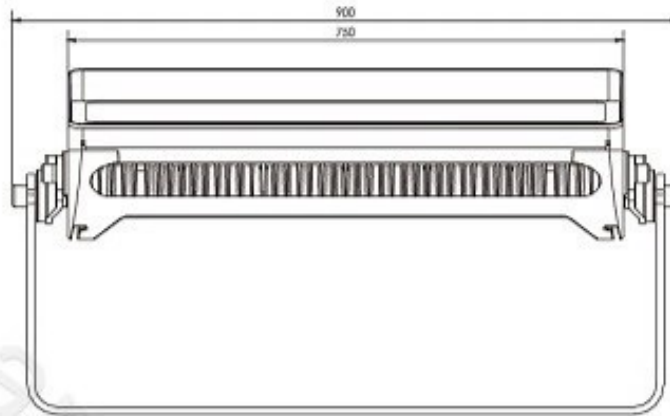

## Specification

Product Code	1272UD-180	1272UC-180	1272UF-80
Led Brand	CREE/LUMILEDS	CREE/LUMILEDS	CREE RGBW 4 in 1
Led Quantity	180pcs	180pcs ( 48R 48G 48B 36W )	80pcs
Rated Power	600W	420W	720W
Input Voltage	AC100-305V	AC100-305V	AC100-305V
Frequency Range	50/60Hz	50/60Hz	50/60Hz
Color	Single	RGBW/RGBA/Single	RGBW
Beam Range	2.6° 3.5° 12° 20° 30° 60° 10X70° 5X20°		8° 25° 10X45°
Control Mode	CC	DMX512/RDM/CC	DMX512/RDM
Life	50000H	50000H	50000H
Protection Grade	IP66	IP66	IP66
Ambient Temperature	-25℃~50℃	-25℃~50℃	-25℃~50℃
Ambient Humidity	10%~90%	10%~90%	10%~90%