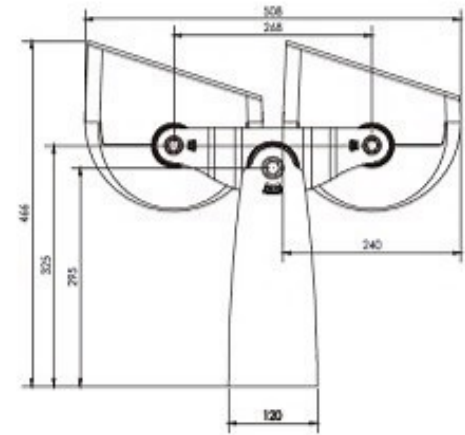

## Specification

Product Code	1272UD-180	1272UC-180	1272UF-80
Led Brand	CREE/LUMILEDS	CREE/LUMILEDS	CREE RGBW 4 in 1
Led Quantity	180pcs	180pcs ( 48R 48G 48B 36W )	80pcs
Rated Power	600W	420W	720W
Input Voltage	AC100-305V	AC100-305V	AC100-305V
Frequency Range	50/60Hz	50/60Hz	50/60Hz
Color	Single	RGBW/RGBA/Single	RGBW
Beam Range	2.6° 3.5° 12° 20° 30° 60° 10X70° 5X20°		8° 25° 10X45°
Control Mode	CC	DMX512/RDM/CC	DMX512/RDM
Life	50000H	50000H	50000H
Protection Grade	IP66	IP66	IP66
Ambient Temperature	-25℃~50℃	-25℃~50℃	-25℃~50℃
Ambient Humidity	10%~90%	10%~90%	10%~90%