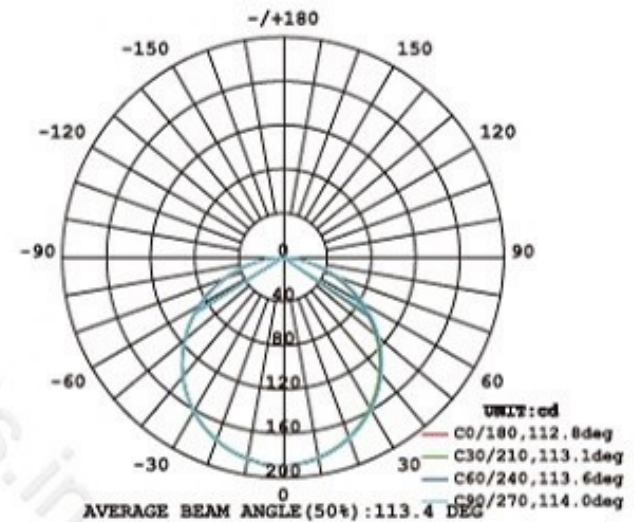

IP67/IP68 LED Profile

Dimensions: W20.2*H16.2*L1000mm

(Customized length is available on request.)

Input voltage:24V DC

Power: 10W/meter

120pcs LED per meter

Color Temperature: 2400-6500K

CRI:≥80

(CRI more than 80 is available on request)

Beam Angle: 110°

Cable length: 200mm

(Option : Cable come from the side,from the end,from the bottom)

IP rating: IP67/IP68

Working Temperature:-40°C~+45

Fire rating:HB

Application: suit for indoor or outdoor light decoration

can be used in swimming pool

suit for class 2 power unit, maximum connected power not more than 100W