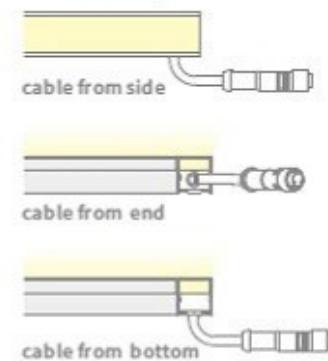

www.4profor.com

**Cable Output**

Part No.	Description	Picture	Part No.	Description	Picture
1.05.005.0014 (1m)	Aluminum profile		1.02.04.05.0014 (with hole)	End cap PC white	
1.05.005.0015 (2m)			1.02.04.05.0015 (w/o hole)		
1.05.005.0016 (3m)			1.05.005.0040 1m	Aluminum plate	
1.16.005.0040 (1m)	PMMA one time extrusion profile		1.05.005.0041 2m		
			1.16.005.0041 (2m)		
			1.16.005.0042 (3m)	1.11.01.0079	EPOXY ADHESIVE

**IP67/IP68 LED Profile**

**Dimensions: W20.2\*H16.2\*L1000mm**

**(Customized length is available on request.)**

**Input voltage:24V DC**

**Power: 10W/meter**

**120pcs LED per meter**

**Color Temperature: 2400-6500K**

**CRI:≥80**

**(CRI more than 80 is available on request )**

**Beam Angle: 110°**

**Cable length: 200mm**

**(Option : Cable come from the side,from the end,from the bottom)**

**IP rating: IP67/IP68**

**Working Temperature:-40°C~+45**