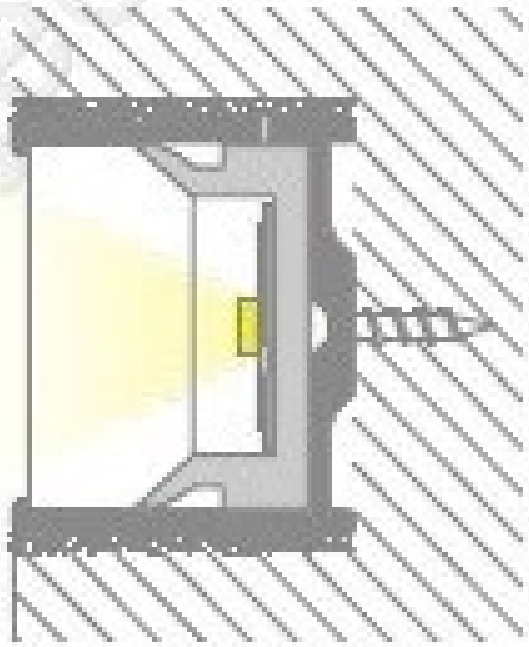

www.aarcprojects.in