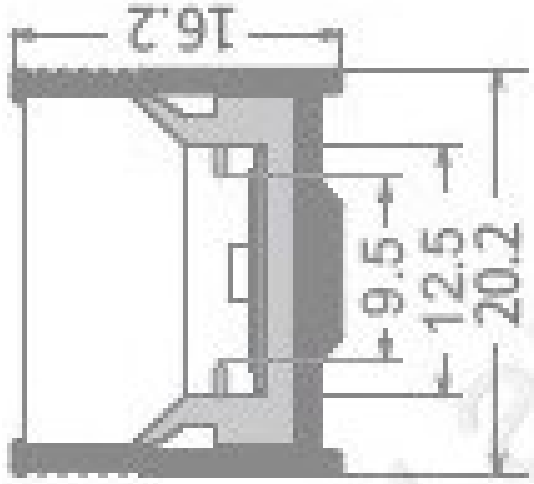

**IP67/IP68 LED Profile**

**Dimensions: W20.2\*H16.2\*L1000mm**

**(Customized length is available on request.)**

**Input voltage:24V DC**

**Power: 10W/meter**

**120pcs LED per meter**

**Color Temperature: 2400-6500K**

**CRI:≥80**

**(CRI more than 80 is available on request )**

**Beam Angle: 110°**

**Cable length: 200mm**

**(Option : Cable come from the side,from the end,from the bottom)**

**IP rating: IP67/IP68**

**Working Temperature:-40°C~+45**

**Fire rating:HB**

**Application: suit for indoor or outdoor light decoration**

**can be used in swimming pool**

**suit for class 2 power unit, maximum connected power not more than 100W**

www.aarcprojects.in