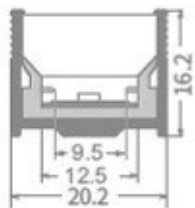

www.4profor.com

**Cable Output**

Part No.	Description	Picture	Part No.	Description	Picture
1.05.005.0014 (1m)	Aluminum profile		1.02.04.05.0014 (with hole)	End cap PC white	
1.05.005.0015 (2m)			1.02.04.05.0015 (w/o hole)		
1.05.005.0016 (3m)			1.05.005.0040 1m	Aluminum plate	
1.16.005.0040 (1m)	PMMA one time extrusion profile		1.05.005.0041 2m		
			1.16.005.0041 (2m)		
			1.16.005.0042 (3m)	1.11.01.0079	EPOXY ADHESIVE

**IP67/IP68 LED Profile**

**Dimensions: W20.2\*H16.2\*L1000mm**

**(Customized length is available on request.)**

**Input voltage:24V DC**

**Power: 10W/meter**

**120pcs LED per meter**

**Color Temperature: 2400-6500K**

**CRI:≥80**

**(CRI more than 80 is available on request )**

**Beam Angle: 110°**

**Cable length: 200mm**

**(Option : Cable come from the side,from the end,from the bottom)**

**IP rating: IP67/IP68**

**Working Temperature:-40°C~+45**