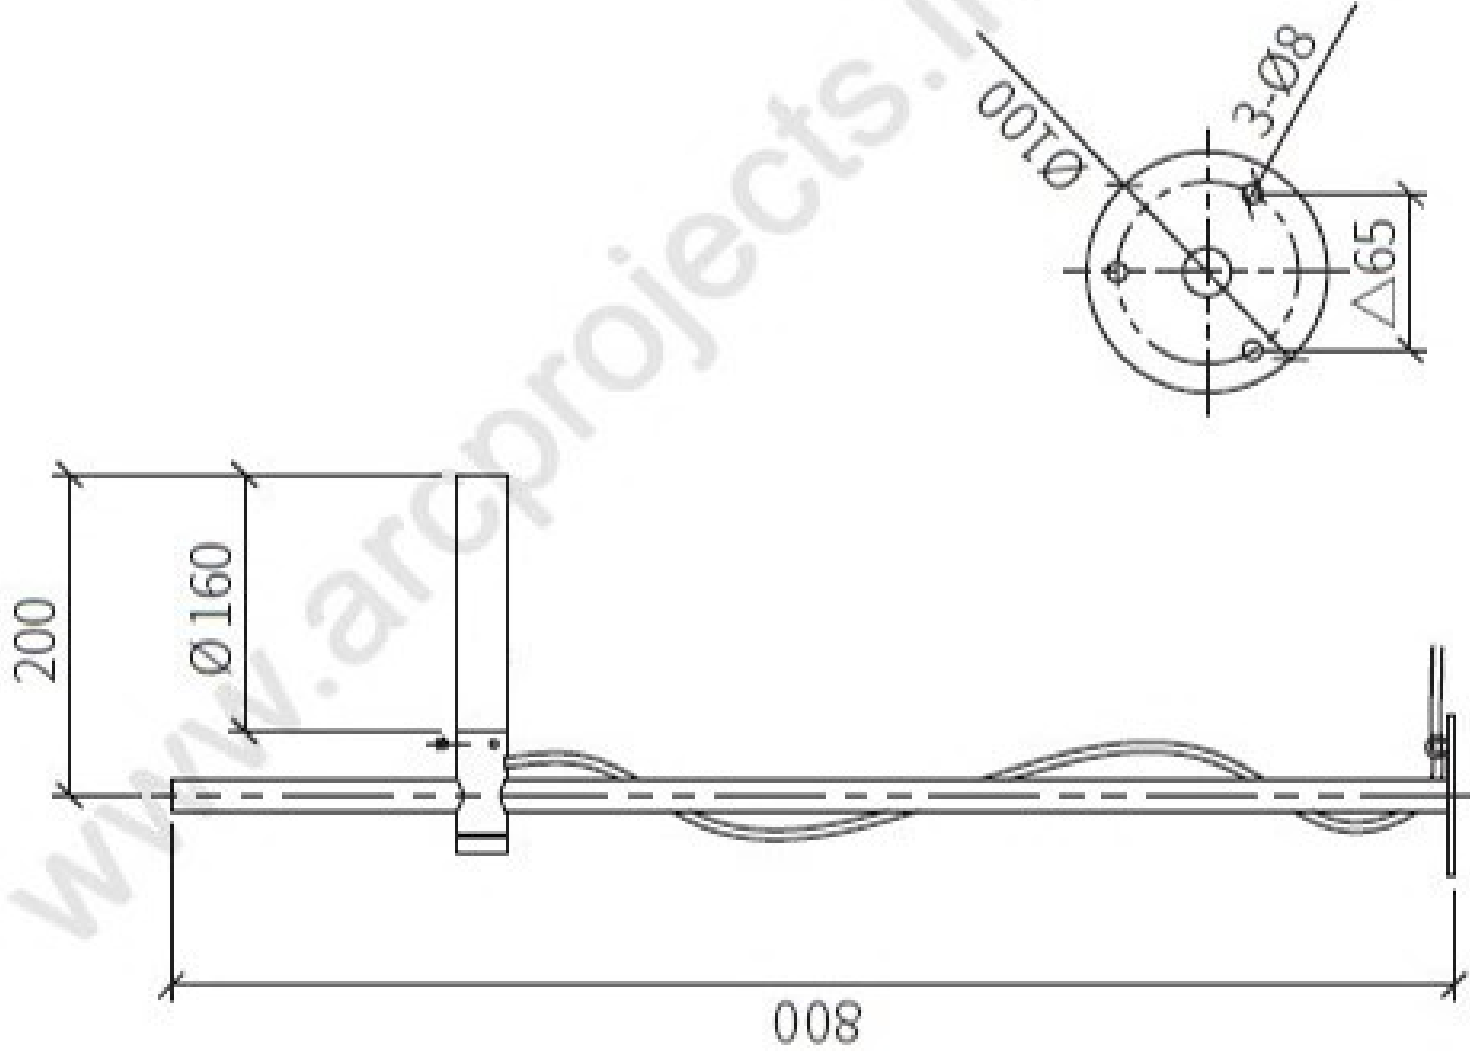

Model NO.	Lamp	Power	Voltage	Color Temperature
DHB-1138	LED	5W	90-260V 50/60Hz	<input checked="" type="checkbox"/> 3000K <input type="checkbox"/> 6000K
DHB-1139	LED	5W		
DHB-1140	LED	2x5W		

Dimensions

www.arcp-projects.in

DHB-1138

www.arcprojects.in

DHB-1139

www.alpprojects.in

DHB-1140

Dimensions

Dimensions

Dimensions

DHB-1 1 38/DHB-1 1 39/DHB-1 1 40

- Body: Made of aluminum with treatment of corrosion protection and UV-proof powder coating.
- Diffuser: PC
- Gasketing: Made of termostable silica gel to improtection cass.
- Fastener: 304 stainless steel.