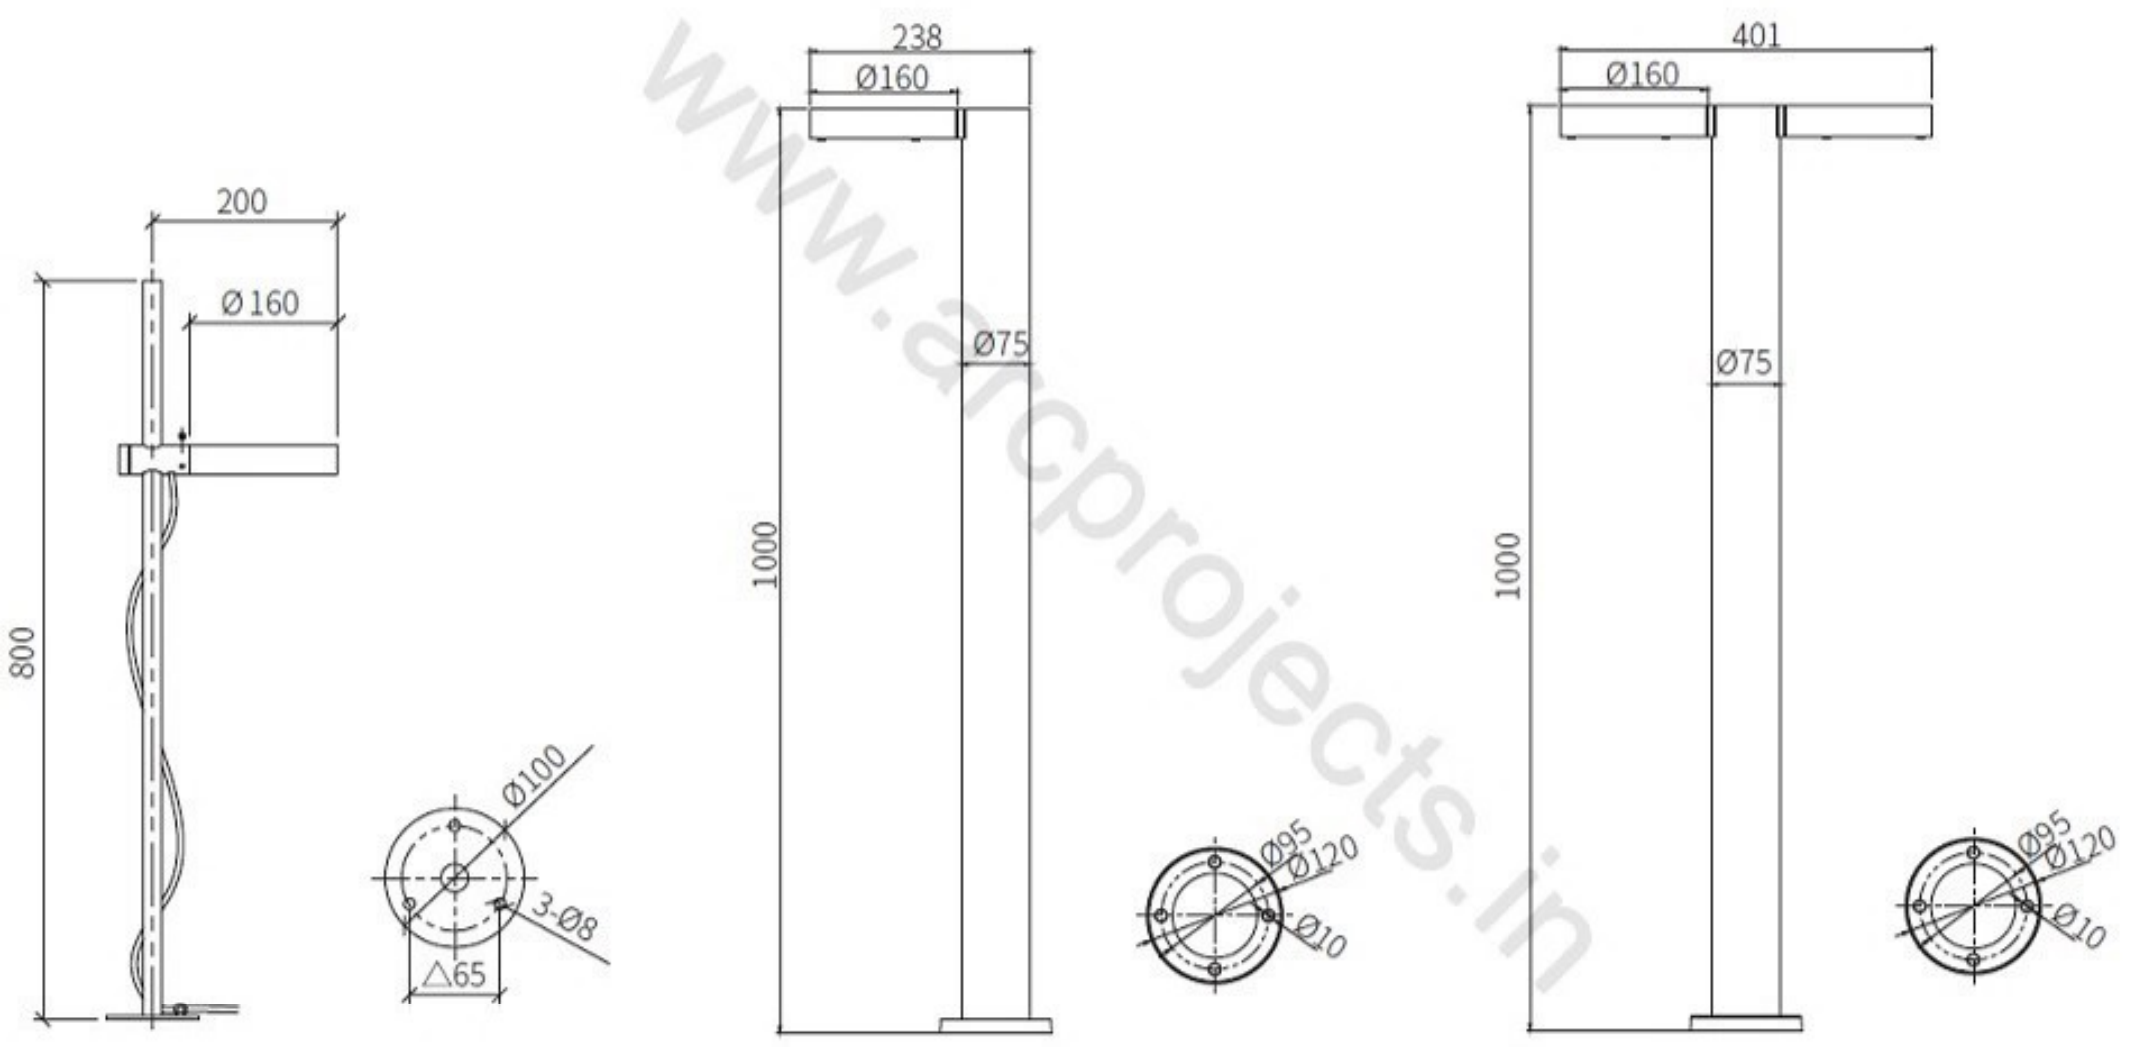

Model NO.	Lamp	Power	Voltage	Color Temperature
DHB-1138	LED	5W	90-260V 50/60Hz	<input checked="" type="checkbox"/> 3000K <input type="checkbox"/> 6000K
DHB-1139	LED	5W		
DHB-1140	LED	2x5W		

Dimensions

www.arcp-projects.in

DHB-1138

www.arcprojects.in

DHB-1139

www.alpprojects.in

DHB-1140

Dimensions

Dimensions

Dimensions

DHB-1 1 38/DHB-1 1 39/DHB-1 1 40

- Body: Made of aluminum with treatment of corrosion protection and UV-proof powder coating.
- Diffuser: PC
- Gasketing: Made of termostable silica gel to improtection cass.
- Fastener: 304 stainless steel.